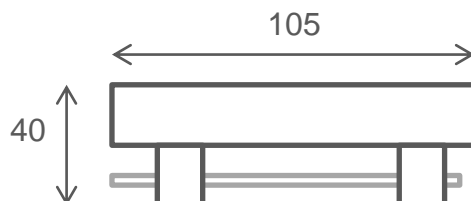

The last bastion of privacy, a space of peace and tranquillity, your Bathroom
Enjoy the look and feel of our European Bathroom fittings and fixtures.
Designed and made to the highest International and Australian standards.

architetto
Designer Hardware

SQUARE SERIES

CODE: 1115S

Stainless Steel & Glass Shelf – 500mm Long

Available in Satin/Brushed Finish – 1115S

Available in Polished Finish – 1115SP

SYDNEY

Woollahra

163 Edgecliff Road

Woollahra NSW 2025

T 02 9386 9809

Chatswood

Unit 36/28 Barcoo Street

Chatswood NSW 2067

T 02 9882 2044

MELBOURNE

Richmond

229 Swan Street

Richmond VIC 3121

T 03 9428 9996

SIDE VIEW