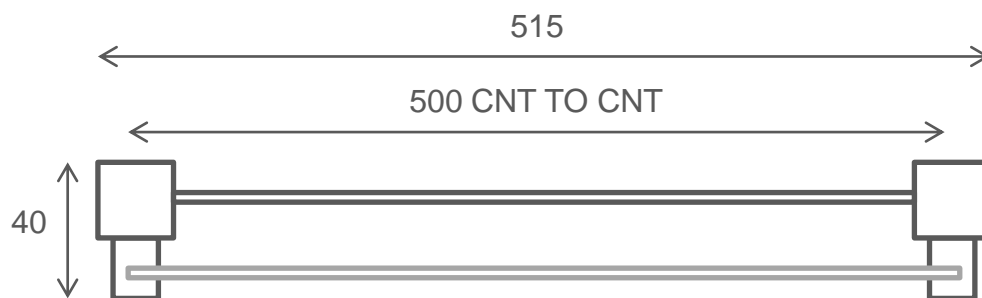

The last bastion of privacy, a space of peace and tranquillity, your Bathroom
Enjoy the look and feel of our European Bathroom fittings and fixtures.
Designed and made to the highest International and Australian standards.

architetto
Designer Hardware

SQUARE SERIES

CODE: 1115S

Stainless Steel & Glass Shelf – 500mm Long

Available in Satin/Brushed Finish – 1115S

Available in Polished Finish – 1115SP

SYDNEY

Woollahra

163 Edgecliff Road

Woollahra NSW 2025

T 02 9386 9809

Chatswood

Unit 36/28 Barcoo Street

Chatswood NSW 2067

T 02 9882 2044

MELBOURNE

Richmond

229 Swan Street

Richmond VIC 3121

T 03 9428 9996

FRONT VIEW