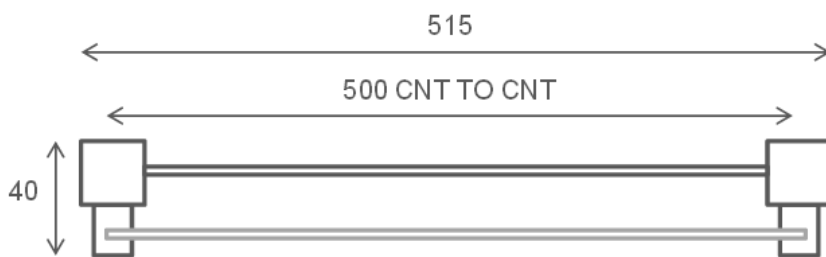

The last bastion of privacy, a space of peace and tranquillity, your Bathroom
Enjoy the look and feel of our European Bathroom fittings and fixtures.
Designed and made to the highest International and Australian standards.

SQUARE SERIES
CODE: 1115SP
Stainless Steel & Glass Shelf – 410mm Long
Available in Polished Finish – 1115SP

SYDNEY
Woollahra
163 Edgecliff Road
Woollahra NSW 2025
T 02 9386 9809

Chatswood
Unit 36/28 Barcoo Street
Chatswood NSW 2067
T 02 9882 2044

MELBOURNE
Richmond
229 Swan Street
Richmond VIC 3121
T 03 9428 9996

FRONT VIEW