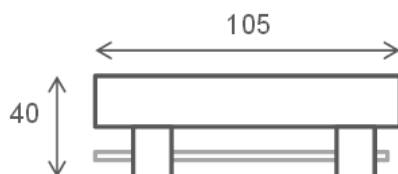

The last bastion of privacy, a space of peace and tranquillity, your Bathroom
Enjoy the look and feel of our European Bathroom fittings and fixtures.
Designed and made to the highest International and Australian standards.

SQUARE SERIES
CODE: 1115SP
Stainless Steel & Glass Shelf – 410mm Long
Available in Polished Finish – 1115SP

SYDNEY
Woollahra
163 Edgecliff Road
Woollahra NSW 2025
T 02 9386 9809

Chatswood
Unit 36/28 Barcoo Street
Chatswood NSW 2067
T 02 9882 2044

MELBOURNE
Richmond
229 Swan Street
Richmond VIC 3121
T 03 9428 9996

SIDE VIEW