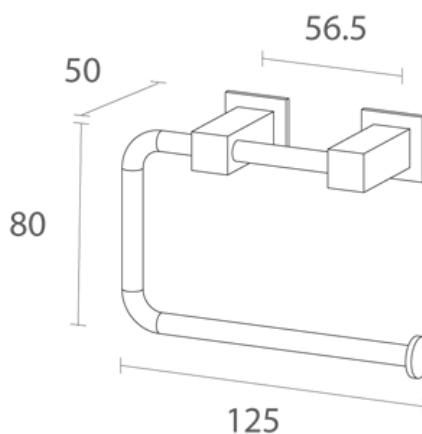

architetto
Designer Hardware

SQUARE SERIES

CODE: 1117

Stainless Steel Toilet Roll Holder

Available in Satin/Brushed Finish - 1117

Available in Polished Finish – 1117P

SYDNEY

Woollahra