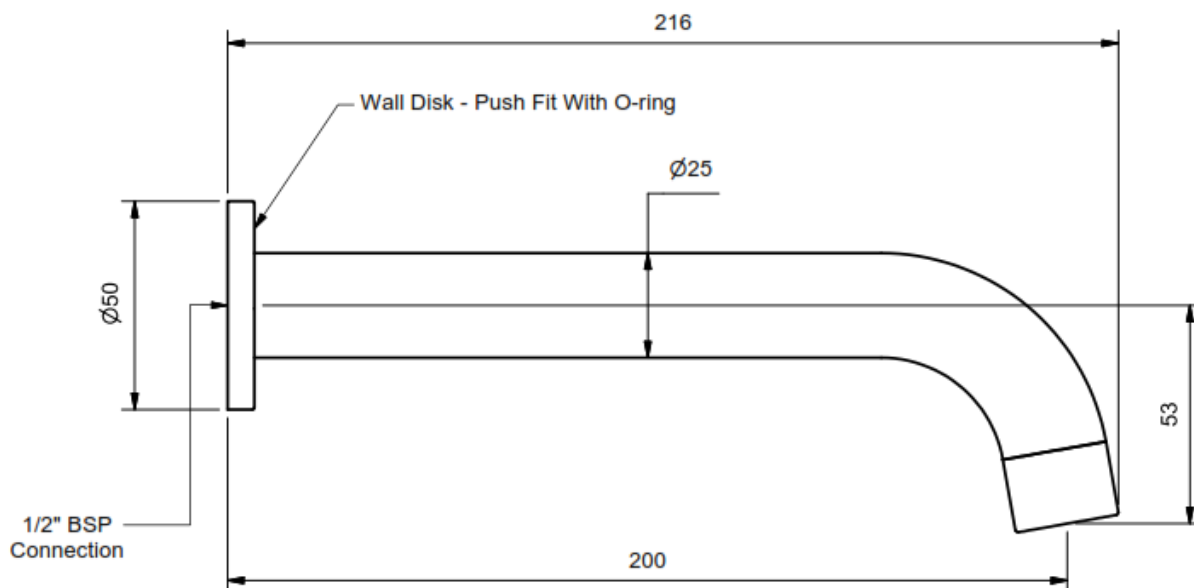

motivo

2S Bath Spout 216mm

- Code: 200S 2S
- Superior Quality
- 25mm Dia Fixed Spout with Aerator
- Quality DR Brass Construction
- Polished Chrome
- WELS Not Required
- Australian Standard (SAI)
- AS/NZS 3718:2003