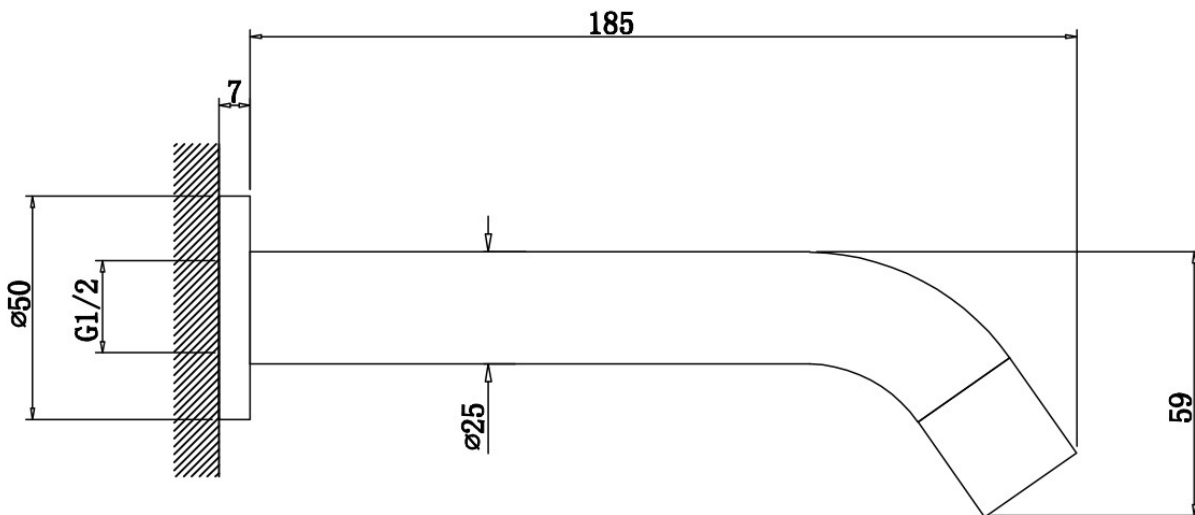

## 2S Bath Spout 185mm – Brushed Nickel PVD

- Code: 200S 2SBN
- Superior Quality
- Quality DR Brass Construction
- Brushed Nickel PVD
- Australian Standard (SAI)
- AS/NZS 3718:2003