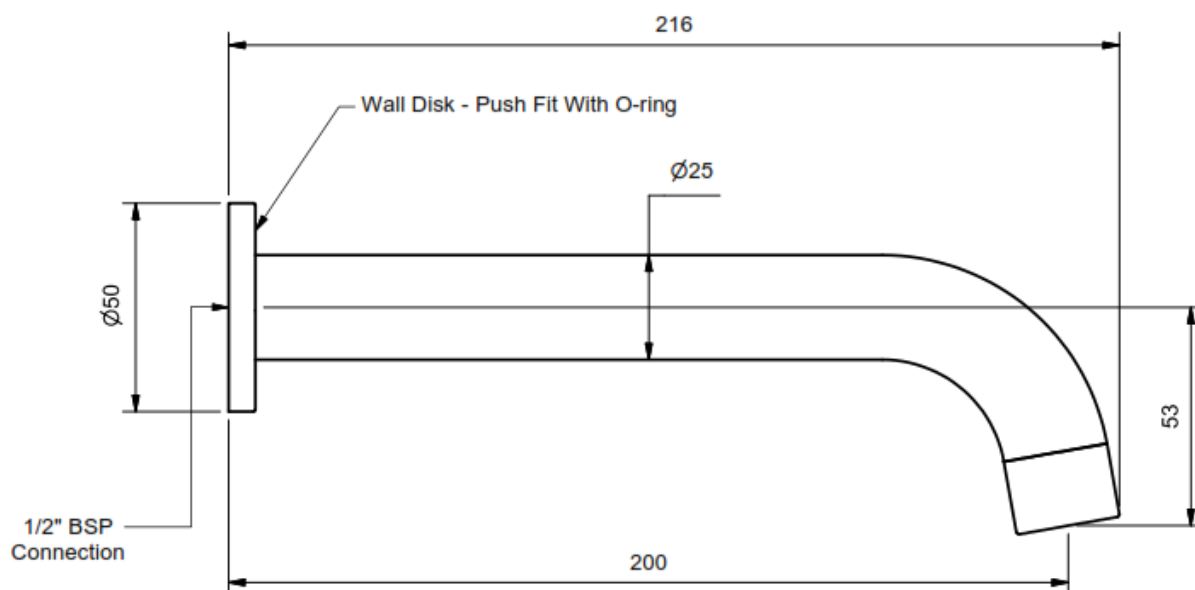

ACS
DESIGNER BATHROOMS

motivo

2S Bath Spout 216mm

- Code: 200S 2SMB
- Superior Quality
- 25mm Dia Fixed Spout with Aerator
- Quality DR Brass Construction
- WELS Not Required
- Australian Standard (SAI)
- AS/NZS 3718:2003