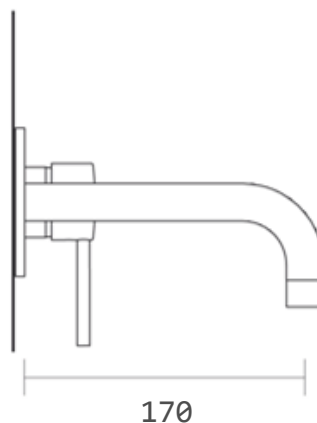

QUEENSLAND
Fortitude Valley
Shop 2, 826 Ann Street
Fortitude Valley QLD 4006
T 07 3852 6363

motivo

2S PHILLIPE PLATE MIXER SPOUT

- Code: 31 8103 2S
- Superior Quality
- DR Brass Construction
- Polished Chrome
- WELS Approved 3 Star
- 8 litres per minute
- WELS Licence Number: 0277
- WELS Registration No: T11641
- Australian Standard (SAI)
- AS/NZS 3718:2003