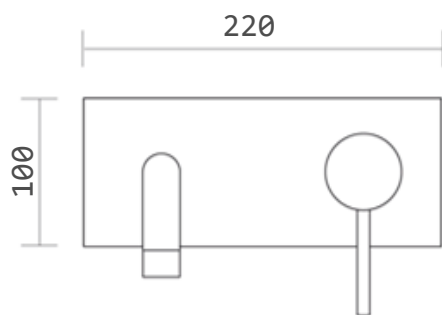

QUEENSLAND
Fortitude Valley
Shop 2, 826 Ann Street
Fortitude Valley QLD 4006
T 07 3852 6363

motivo

2S PHILLIPE PLATE MIXER SPOUT

- Code: 31 8103 2S
- Superior Quality
- DR Brass Construction
- Polished Chrome
- WELS Approved 3 Star
- 8 litres per minute
- WELS Licence Number: 0277
- WELS Registration No: T11641
- Australian Standard (SAI)
- AS/NZS 3718:2003