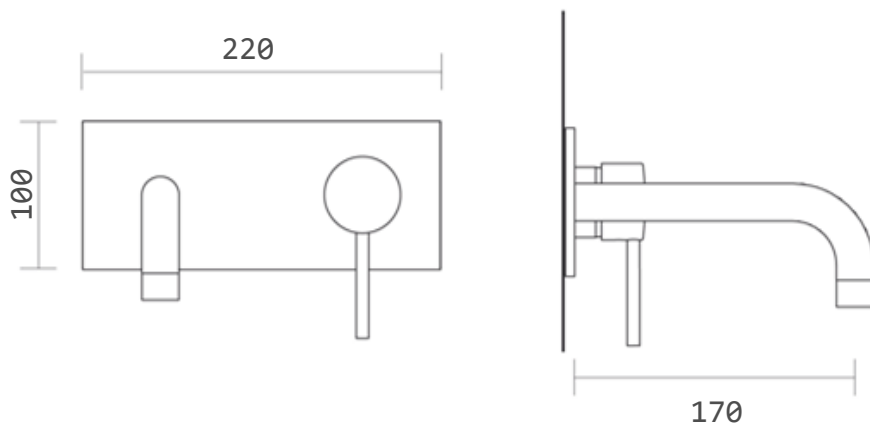

The last bastion of privacy, a space of peace and tranquillity, your Bathroom
Enjoy the look and feel of our European Bathroom fittings and fixtures.
Designed and made to the highest International and Australian standards.

motivo

2S PHILLIPE PLATE MIXER SPOUT

- Code: 31 8103 2SMB
- Superior Quality
- DR Brass Construction
- WELS 3 Star Rating
- 8 Litres per minute
- WELS Licence Number: 0277
- WELS Registration No: T11641
- Australian Standard (SAI)
- AS/NZS 3718:2003

SYDNEY

Woollahra
163 Edgecliff Road
Woollahra NSW 2025
T 02 9386 9809

Crows Nest

113A Willoughby Road
Crows Nest NSW 2065
T 02 9460 6111

MELBOURNE

Richmond
229 Swan Street
Richmond VIC 3121
T 03 9428 9996

QUEENSLAND

Fortitude Valley
Shop 2, 826 Ann Street
Fortitude Valley QLD 4006
T 07 3852 6363

www.acsbathrooms.com.au