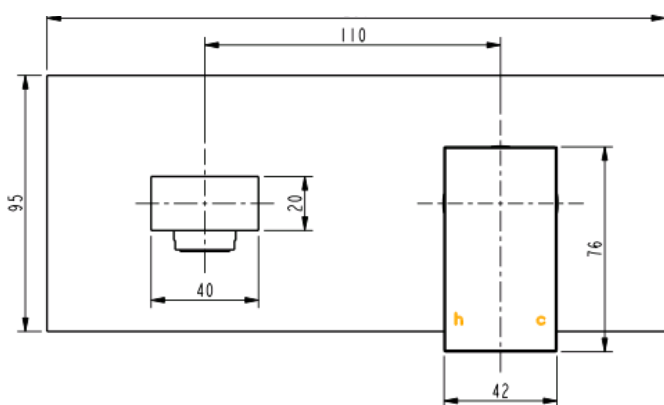

The last bastion of privacy, a space of peace and tranquillity, your Bathroom
Enjoy the look and feel of our European Bathroom fittings and fixtures.
Designed and made to the highest International and Australian standards.

motivo

9S CUBIST PLATEMOUNT MIXER SET

- Code: 31 8103 9S
- 160mm Spout - Basins
- Superior European Design
- Quality DR Brass Construction
- Polished Chrome
- WELS 3 Star Rating
- 8 Litres per minute
- WELS Licence Number: 0277
- WELS Registration No: T11641
- Australian Standard (SAI)
- AS/NZS 3718:2003

SYDNEY

Woollahra
163 Edgecliff Road
Woollahra NSW 2025
T 02 9386 9809

Crows Nest

113A Willoughby Road
Crows Nest NSW 2065
T 02 9460 6111

MELBOURNE

Richmond
229 Swan Street
Richmond VIC 3121
T 03 9428 9996

QUEENSLAND

Fortitude Valley
Shop 2, 826 Ann Street
Fortitude Valley QLD 4006
T 07 3852 6363