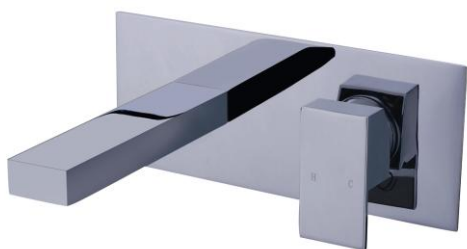

The last bastion of privacy, a space of peace and tranquillity, your Bathroom
Enjoy the look and feel of our European Bathroom fittings and fixtures.
Designed and made to the highest International and Australian standards.

motivo

9S CUBIST PLATEMOUNT MIXER SET

- Code: 31 8103 9S
- 160mm Spout - Basins
- Superior European Design
- Quality DR Brass Construction
- Polished Chrome
- WELS 3 Star Rating
- 8 Litres per minute
- WELS Licence Number: 0277
- WELS Registration No: T11641
- Australian Standard (SAI)
- AS/NZS 3718:2003

SYDNEY

Woollahra
163 Edgecliff Road
Woollahra NSW 2025
T 02 9386 9809

Crows Nest

113A Willoughby Road
Crows Nest NSW 2065
T 02 9460 6111

MELBOURNE

Richmond
229 Swan Street
Richmond VIC 3121
T 03 9428 9996

QUEENSLAND

Fortitude Valley
Shop 2, 826 Ann Street
Fortitude Valley QLD 4006
T 07 3852 6363