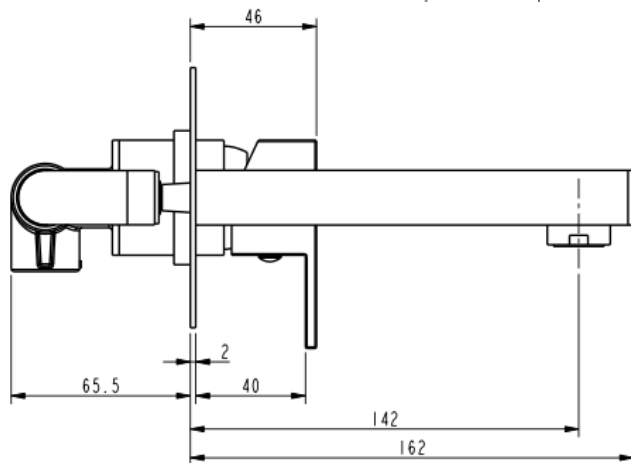

The last bastion of privacy, a space of peace and tranquillity, your Bathroom
Enjoy the look and feel of our European Bathroom fittings and fixtures.
Designed and made to the highest International and Australian standards.

motivo

9S CUBIST PLATEMOUNT MIXER SET

- Code: 31 8103 9S
- 160mm Spout - Basins
- Superior European Design
- Quality DR Brass Construction
- Polished Chrome
- WELS 3 Star Rating
- 8 Litres per minute
- WELS Licence Number: 0277
- WELS Registration No: T11641
- Australian Standard (SAI)
- AS/NZS 3718:2003

SYDNEY

Woollahra
163 Edgecliff Road
Woollahra NSW 2025
T 02 9386 9809

Crows Nest

113A Willoughby Road
Crows Nest NSW 2065
T 02 9460 6111

MELBOURNE

Richmond
229 Swan Street
Richmond VIC 3121
T 03 9428 9996

QUEENSLAND

Fortitude Valley
Shop 2, 826 Ann Street
Fortitude Valley QLD 4006
T 07 3852 6363