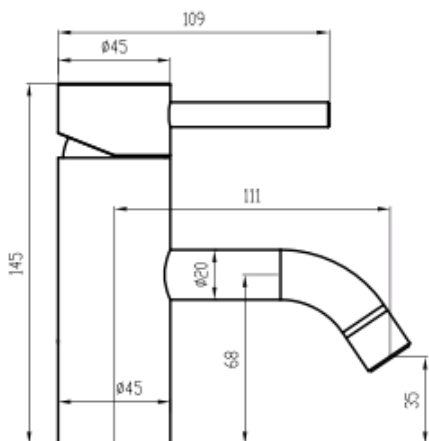

The last bastion of privacy, a space of peace and tranquillity, your Bathroom
Enjoy the look and feel of our European Bathroom fittings and fixtures.
Designed and made to the highest International and Australian standards.

motivo

2S PHILLIPE BASIN MIXER

- Code: 3331 1001 2s
- Superior Quality
- DR Brass Construction
- Polished Chrome
- WELS 3 Star Rating
- 9 Litres per minute
- WELS Licence Number: 0277
- WELS Registration No: T05083
- Australian Standard (SAI)
- AS/NZS 3718:2003

www.acsbathrooms.com.au

SYDNEY
Woollahra
163 Edgecliff Road
Woollahra NSW 2025
T 02 9386 9809

Crows Nest
113A Willoughby Road
Crows Nest NSW 2065
T 02 9460 6111

MELBOURNE
Richmond
229 Swan Street
Richmond VIC 3121
T 03 9428 9996

QUEENSLAND
Fortitude Valley
Shop 2, 826 Ann Street
Fortitude Valley QLD 4006
T 07 3852 6363