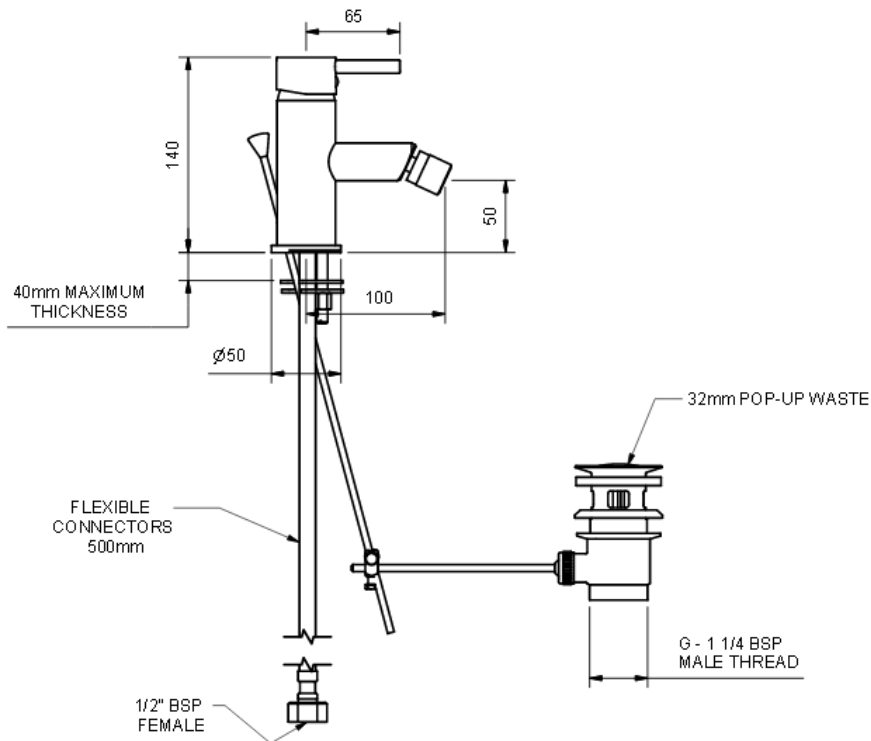

motivo

2S BIDET MIXER

- Code: 3331 1001 2SB
- WELLS: Not Required
- Superior Quality
- DR Brass Construction
- Polished Chrome
- Australian Standard (SAI)
- AS/NZS 3718:2003

NOTES:

1. Maximum Hydrostatic Pressure: 1000kpa
2. Minimum Hydrostatic Pressure: 150kpa
3. Maximum Water Temperature : 80°C
4. Supplied With Ramflex Flexible Connectors & Brass Cartridge.
5. Requires a Ø32 - 35mm Hole.
6. Etched H and C Markings.