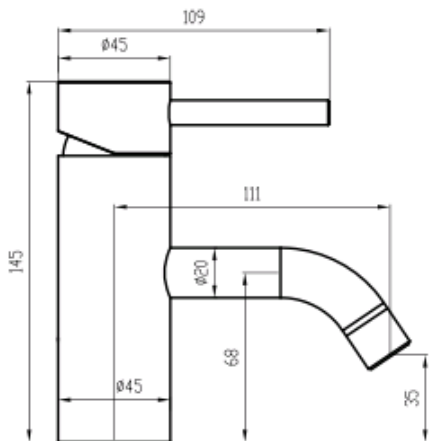

The last bastion of privacy, a space of peace and tranquillity, your Bathroom
Enjoy the look and feel of our European Bathroom fittings and fixtures.
Designed and made to the highest International and Australian standards.

motivo

2S PHILLIPE BASIN MIXER

SYDNEY

Woollahra

163 Edgecliff Road

Woollahra NSW 2025

T 02 9386 9809

Crows Nest

113A Willoughby Road

Crows Nest NSW 2065

T 02 9460 6111

MELBOURNE

Richmond

229 Swan Street

Richmond VIC 3121

T 03 9428 9996

QUEENSLAND

Fortitude Valley

Shop 2, 826 Ann Street

Fortitude Valley QLD 4006

T 07 3852 6363

- Code: 3331 1001 2SMB
- Superior Quality
- DR Brass Construction
- Matt Black
- WELS 3 Star Rating
- 9 Litres per minute
- WELS Licence Number: 0277
- WELS Registration No: T05083
- Australian Standard (SAI)
- AS/NZS 3718:2003