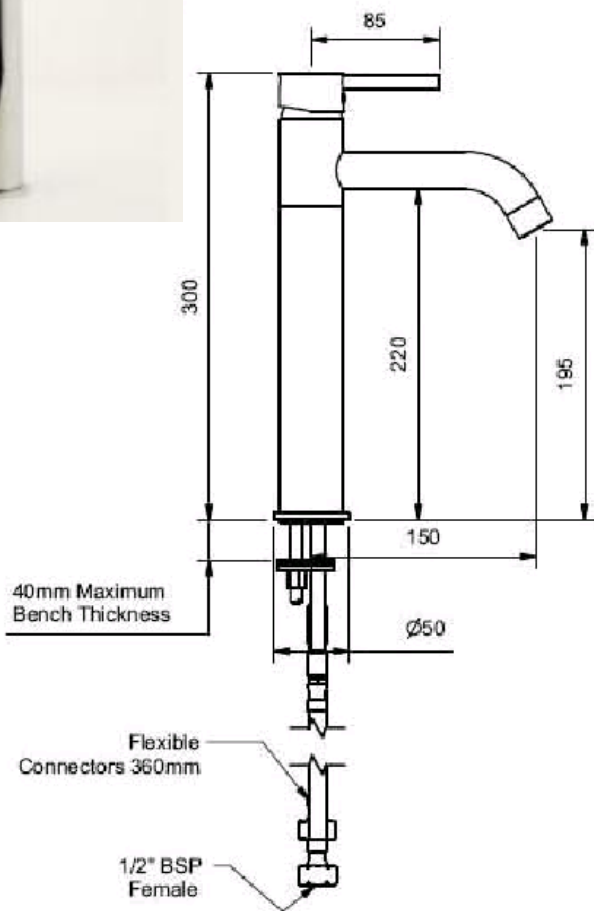

2S PHILLIPE HIGH BASIN MIXER

- Code: 3331 1002 2s
- Superior Quality
- DR Brass Construction
- Polished Chrome
- WELS Approved
- Australian Standard (SAI)
- AS/NZS 3718:2003

SYDNEY
Woollahra
163 Edgecliff Road
Woollahra NSW 2025
T 02 9386 9809