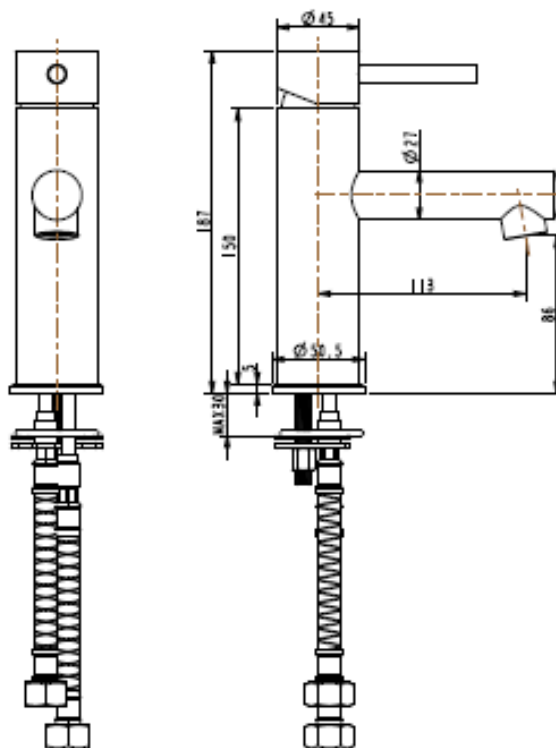

The last bastion of privacy, a space of peace and tranquillity, your Bathroom
Enjoy the look and feel of our European Bathroom fittings and fixtures.
Designed and made to the highest International and Australian standards.

motivo

2S PHILLIPE BASIN MIXER

- Code: 3331 1111 2s
- Superior Quality
- DR Brass Construction
- Polished Chrome
- WELS 3 Star Rating
- 8 Litres per minute
- WELS Licence Number: 0277
- WELS Registration No: T13101
- Australian Standard (SAI)
- AS/NZS 3718:2003

www.acsbathrooms.com.au

SYDNEY
Woollahra
163 Edgecliff Road
Woollahra NSW 2025
T 02 9386 9809

Crows Nest
113A Willoughby Road
Crows Nest NSW 2065
T 02 9460 6111

MELBOURNE
Richmond
229 Swan Street
Richmond VIC 3121
T 03 9428 9996

QUEENSLAND
Fortitude Valley
Shop 2, 826 Ann Street
Fortitude Valley QLD 4006
T 07 3852 6363