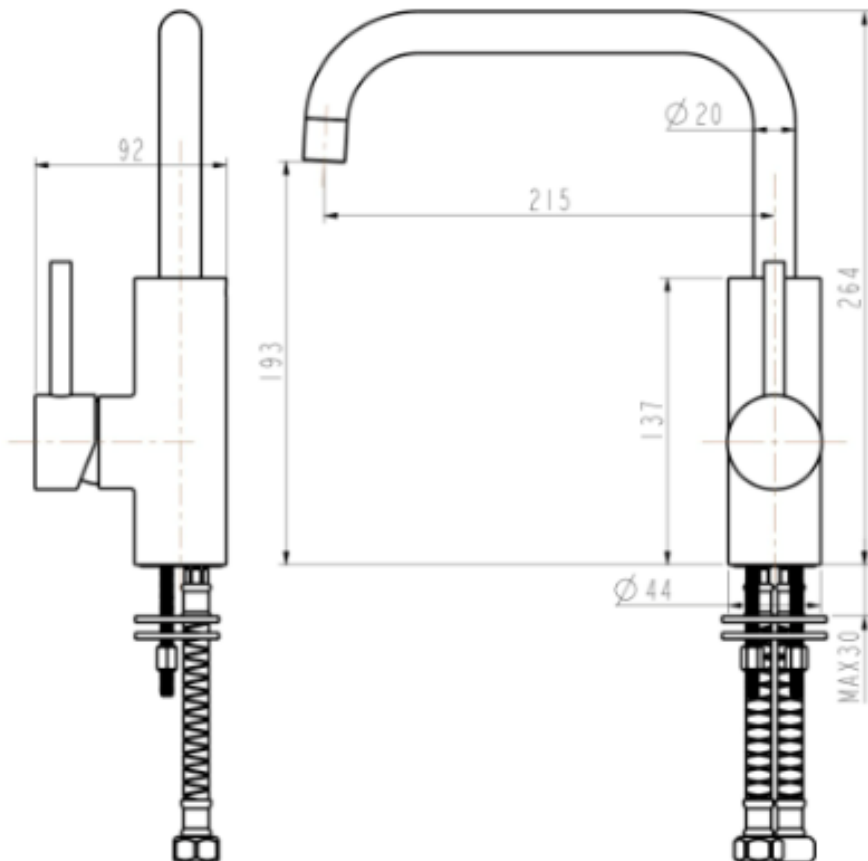

The heart of every home, your Kitchen
Enjoy the look and feel of our European Kitchen fittings and fixtures.
Designed and made to the highest International and Australian Standards.

motivo

2S PHILLIPE KITCHEN MIXER

- Code: 3333 7002 2SMB
- Superior Quality
- DR Brass Construction
- Matte Black
- WELS 3 Star Rating
- 8 Litres per minute
- WELS Licence Number: 0277
- WELS Registration No: T13093
- Australian Standard (SAI)
- AS/NZS 3718:2003

SYDNEY

Woollahra
163 Edgecliff Road
Woollahra NSW 2025
T 02 9386 9809

Crows Nest

113A Willoughby Road
Crows Nest NSW 2065
T 02 9460 6111

MELBOURNE

Richmond
229 Swan Street
Richmond VIC 3121
T 03 9428 9996

QUEENSLAND

Fortitude Valley
Shop 2, 826 Ann Street
Fortitude Valley QLD 4006
T 07 3852 6363

www.acsbathrooms.com.au