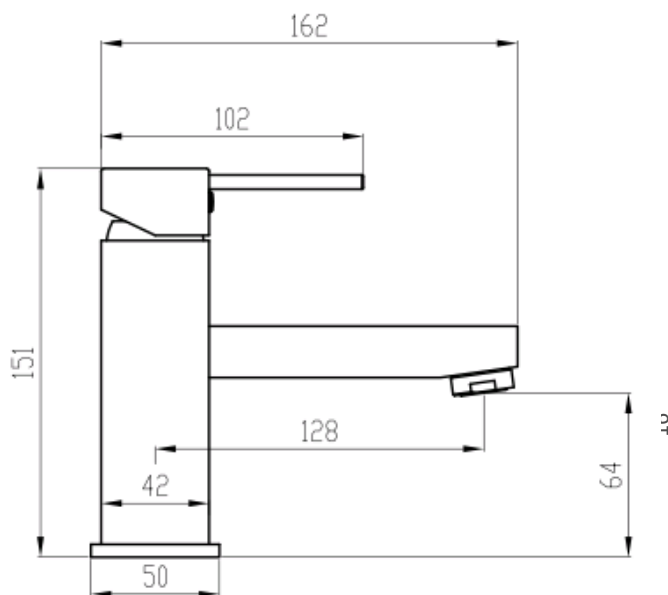

motivo

9S CUBIST BASIN MIXER

- Code: 3342 1130 80
- Superior European Design
- Quality DR Brass Construction
- Polished Chrome
- WELS 3 Star Rating
- 8 Litres per minute
- WELS Licence Number: 0277
- WELS Registration No: T30784
- Australian Standard (SAI)
- AS/NZS 3718:2003