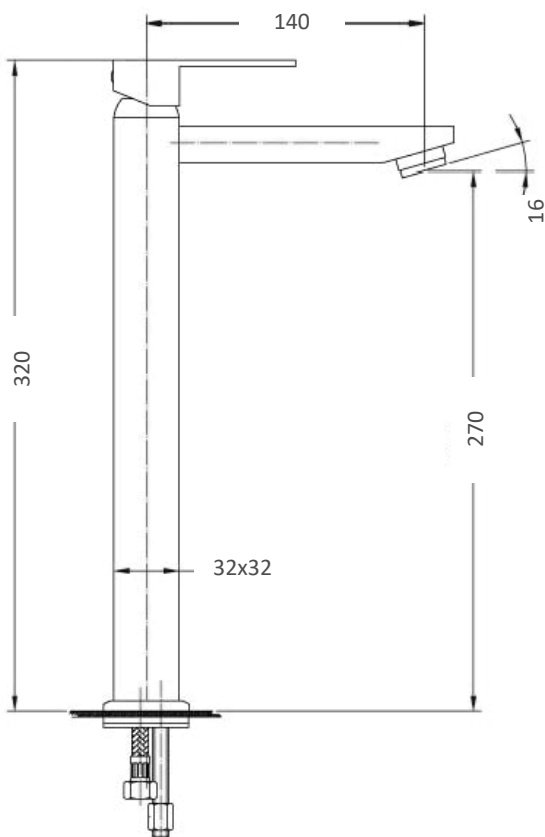

motivo

9S CUBIST EXTENDED HEIGHT BASIN MIXER

- Code: 3342 1230 80**
Superior European Design
Quality DR Brass Construction
- Polished Chrome
 - WELS 5 Star Rating
 - 6 Litres per minute
 - WELS Licence Number: 0175
 - WELS Registration No: T06972
 - Australian Standard (SAI)
 - AS/NZS 3718:2003