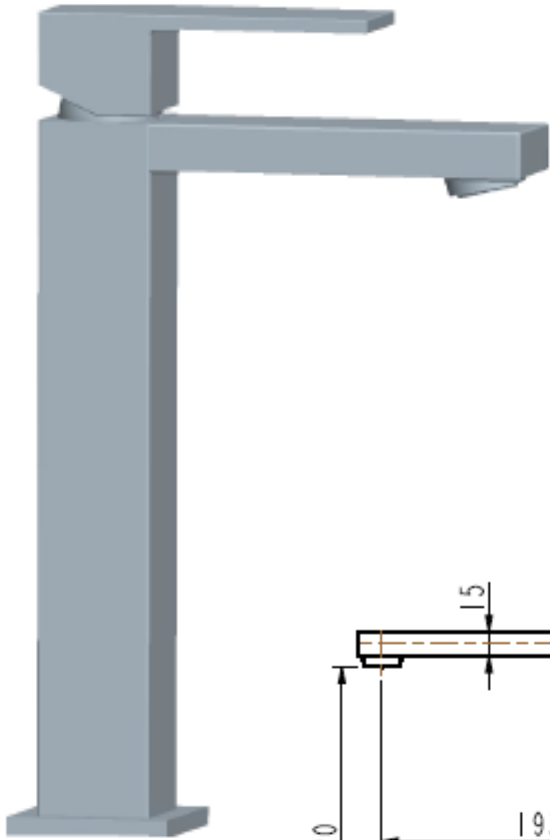

9S CUBIST EXTENDED HEIGHT BASIN/SINK MIXER with Swivel

- Code: 3342 1330 80
- Superior European Design
- Quality DR Brass Construction
- Polished Chrome
- WELS 3 Star Rating
- 8 Litres per minute
- WELS Licence Number: 0277
- WELS Regaistration No: T04514
- Australian Standard (SAI)
- AS/NZS 3718:2003

SYDNEY
Woollahra
163 Edgecliff Road
Woollahra NSW 2025
T 02 9386 9809

Crows Nest
113A Willoughby Road
Crows Nest NSW 2065
T 02 9460 6111

MELBOURNE
Richmond
229 Swan Street
Richmond VIC 3121
T 03 9428 9996

QUEENSLAND
Fortitude Valley
Shop 2, 826 Ann Street
Fortitude Valley QLD 4006
T 07 3852 6363