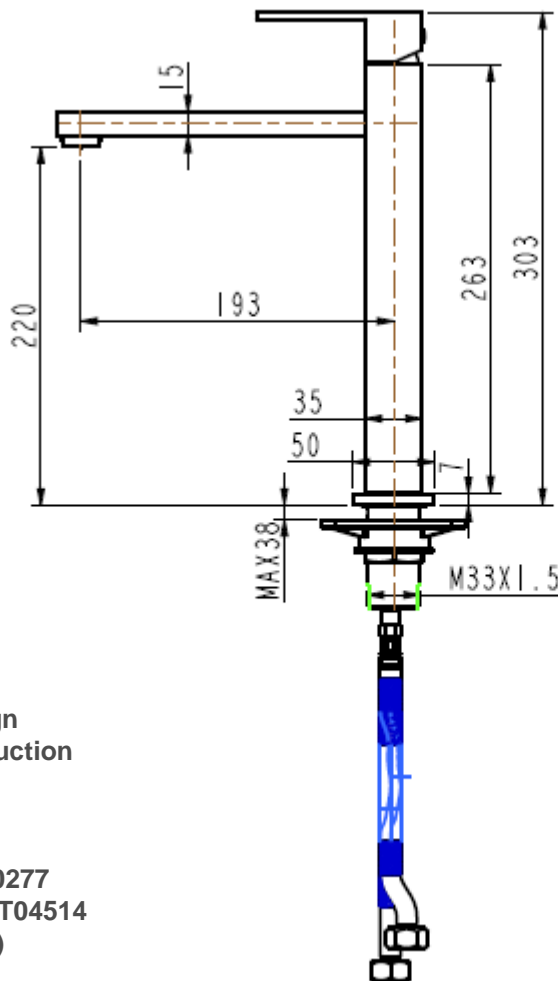

9S CUBIST EXTENDED HEIGHT BASIN/SINK MIXER with Swivel

- Code: 3342 1330 80
- Superior European Design
- Quality DR Brass Construction
- Polished Chrome
- WELS 3 Star Rating
- 8 Litres per minute
- WELS Licence Number: 0277
- WELS Regaistration No: T04514
- Australian Standard (SAI)
- AS/NZS 3718:2003

SYDNEY
Woollahra
163 Edgecliff Road
Woollahra NSW 2025
T 02 9386 9809

Crows Nest
113A Willoughby Road
Crows Nest NSW 2065
T 02 9460 6111

MELBOURNE
Richmond
229 Swan Street
Richmond VIC 3121
T 03 9428 9996

QUEENSLAND
Fortitude Valley
Shop 2, 826 Ann Street
Fortitude Valley QLD 4006
T 07 3852 6363