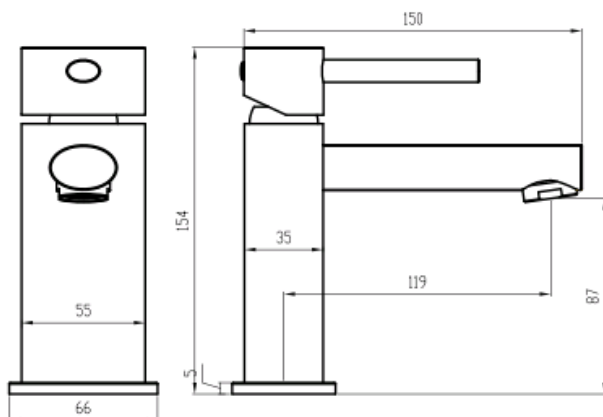

The last bastion of privacy, a space of peace and tranquillity, your Bathroom
Enjoy the look and feel of our European Bathroom fittings and fixtures.
Designed and made to the highest International and Australian standards.

SYDNEY

Woollahra

163 Edgecliff Road

Woollahra NSW 2025

T 02 9386 9809

Crows Nest

113A Willoughby Road

Crows Nest NSW 2065

T 02 9460 6111

MELBOURNE

Richmond

229 Swan Street

Richmond VIC 3121

T 03 9428 9996

QUEENSLAND

Fortitude Valley

Shop 2, 826 Ann Street

Fortitude Valley QLD 4006

T 07 3852 6363

motivo

10S OVALE BASIN MIXER

- Code: 3347 1180 81
- Superior Quality
- DR Brass Construction
- Polished Chrome
- WELS Approved 3 Star
- 8 Litres per minute
- WELS Licence Number: 0277
- WELS Registration No: T30783
- Australian Standard (SAI)
- AS/NZS 3718:2003

www.acsupplies.com.au