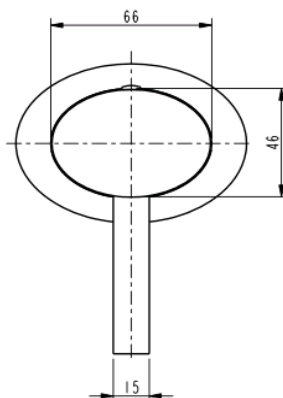

## 10S OVALE WALL MIXER

- Code: 3347 2181 10S
- Superior Quality
- DR Brass Construction
- Polished Chrome
- Australian Standard (SAI)
- AS/NZS 3718:2003

SYDNEY

Woollahra

163 Edgecliff Road

Woollahra NSW 2025