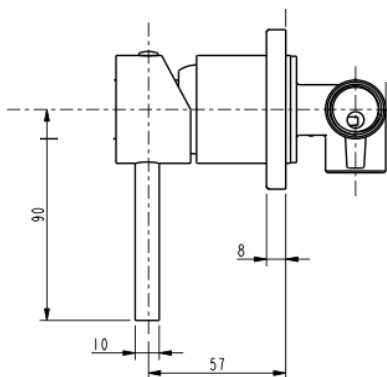

## 10S OVALE WALL MIXER

- Code: 3347 2181 10S
- Superior Quality
- DR Brass Construction
- Polished Chrome
- Australian Standard (SAI)
- AS/NZS 3718:2003

SYDNEY

Woollahra

163 Edgecliff Road

Woollahra NSW 2025