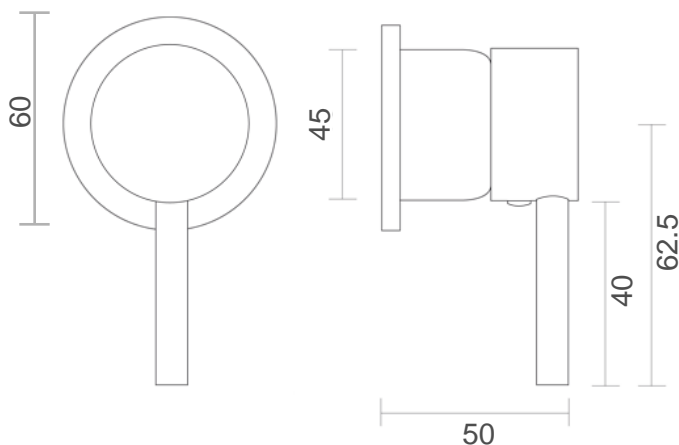

# motivo

2S SERIES Wall Mixer – 60mm Backplate

- Code: 3348 8195 2S
- Superior Quality
- DR Brass Construction
- Australian Standard (SAI)
- AS/NZS 3718:2003

SYDNEY

Woollahra

163 Edgecliff Road

Woollahra NSW 2025