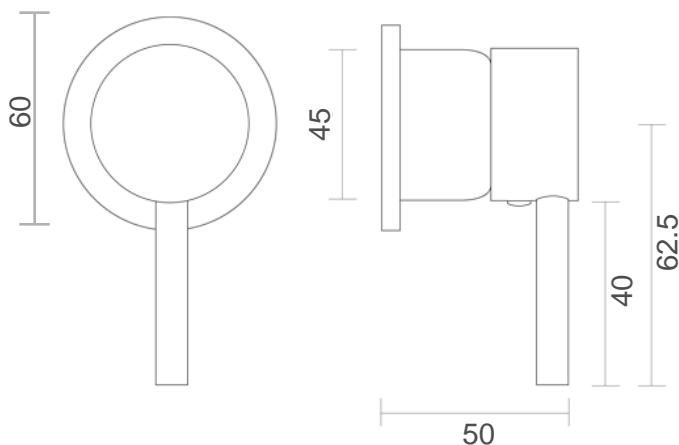

**motivo**

2S PHILLIPE MIXER

- Code: 3348 8195 2SMB
- Superior Quality
- DR Brass Construction
- Matt Black
- Australian Standard (SAI)
- AS/NZS 3718:2003

SYDNEY

Woollahra

163 Edgecliff Road

Woollahra NSW 2025