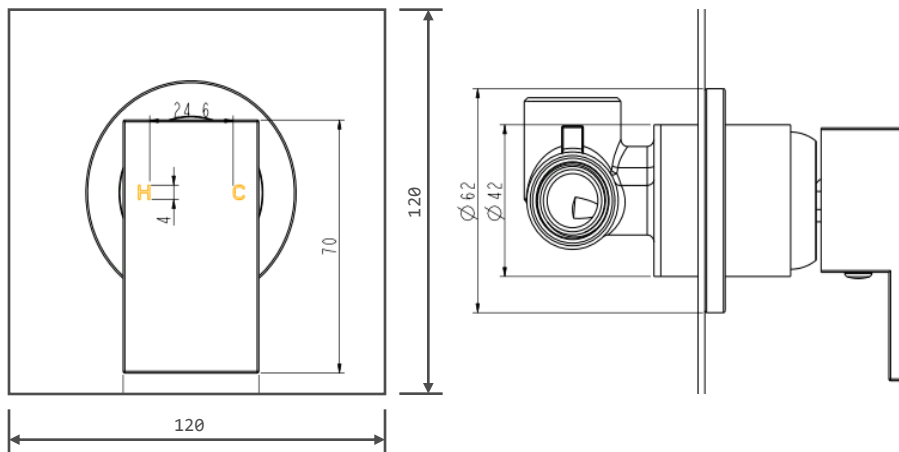

motivo

9S CUBIST MIXER

- Code: 3348 8195 9S
- Superior European Design
- Quality DR Brass Construction
- Polished Chrome
- Australian Standard (SAI)
- AS/NZS 3718:2003

SYDNEY
Woollahra
163 Edgecliff Road
Woollahra NSW 2025
T 02 9386 9809