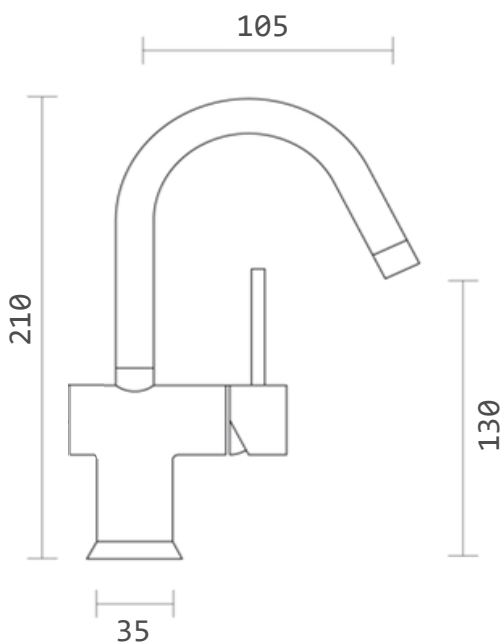

2S PHILLIPE BASIN MIXER

- Code: 3361 7001 2S
- Superior Quality
- DR Brass Construction
- Polished Chrome
- WELS 5 Star Rating
- 6 Litres per minute
- WELS Licence Number: 0005
- WELS Registration No: T08909
- Australian Standard (SAI)
- AS/NZS 3718:2003