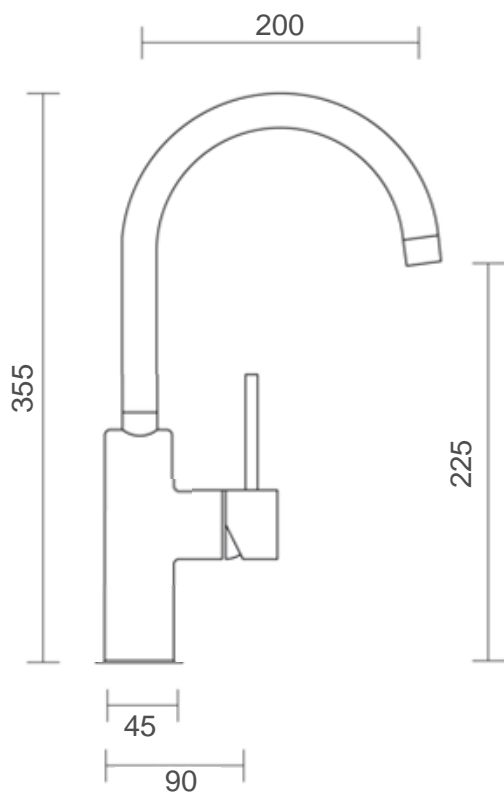

- Code: 3361 7002R 2S
- Superior Quality
- DR Brass Construction
- Polished Chrome
- WELS 3 Star Rating
- 8 Litres per minute
- WELS Licence Number: 0277
- WELS Registration No: T13093
- Australian Standard (SAI)
- AS/NZS 3718:2003