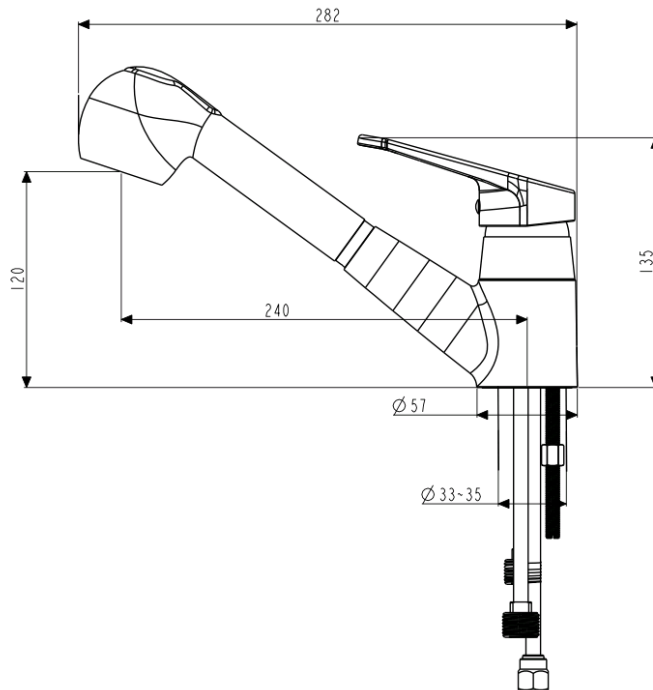

11S CLASSIC MIXER

- Code: 3361 7312 11
- Superior Quality
- Pull Out Spray
- DR Brass Construction & ABS Plastic
- Polished Chrome
- WELS 3 Star Rating
- 8 Litres per minute
- WELS Licence Number: 0277
- WELS Registration No: T05064
- Australian Standard (SAI)
- AS/NZS 3718:2003

SYDNEY
Woollahra
163 Edgecliff Road
Woollahra NSW 2025
T 02 9386 9809

Crows Nest
113A Willoughby Road
Crows Nest NSW 2065
T 02 9460 6111

MELBOURNE
Richmond
229 Swan Street
Richmond VIC 3121
T 03 9428 9996

QUEENSLAND
Fortitude Valley
Shop 2, 826 Ann Street
Fortitude Valley QLD 4006
T 07 3852 6363

www.acsbathrooms.com.au