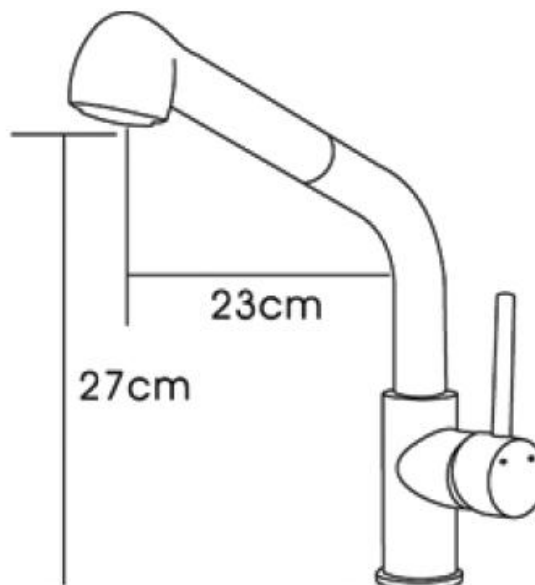

The last bastion of privacy, a space of peace and tranquillity, your Bathroom
Enjoy the look and feel of our European Bathroom fittings and fixtures.
Designed and made to the highest International and Australian standards.

motivo

KITCHEN SINK MIXER WITH PULL-OUT VEGE SPRAY

- Code: 3361 8128 2S
- 2S Series High-Rise Sink Mixer with Pull-Out Vege Spray
- Superior Quality
- DR Brass Construction
- Polished Chrome
- WELS 5 Star Rating
- 6 Litres per minute
- WELS Licence Number: 0175
- WELS Registration No: T14276
- Australian Standard (SAI)
- AS/NZS 3718:2003

SYDNEY
Woollahra
163 Edgecliff Road
Woollahra NSW 2025
T 02 9386 9809

Crows Nest
113A Willoughby Road
Crows Nest NSW 2065
T 02 9460 6111

MELBOURNE
Richmond
229 Swan Street
Richmond VIC 3121
T 03 9428 9996

QUEENSLAND
Fortitude Valley
Shop 2, 826 Ann Street
Fortitude Valley QLD 4006
T 07 3852 6363