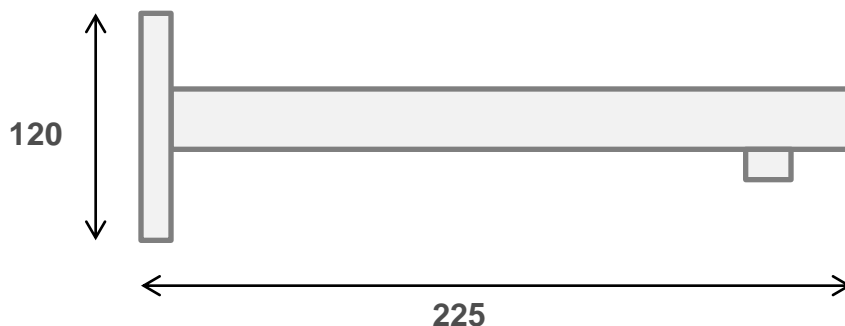

33 2219 SPOUT

- Code: 33 2219
- 225MM Spout – with Back Plate
- Superior European Design
- Quality DR Brass Construction
- Polished Chrome
- Australian Standard (SAI)
- AS/NZS 3718:2003

SYDNEY

Woollahra

163 Edgecliff Road