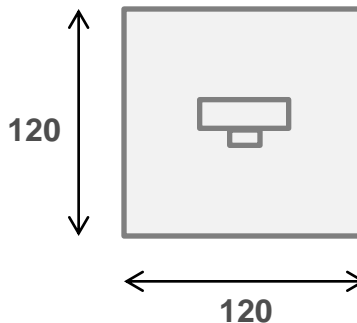

33 2219 SPOUT

- Code: 33 2219
- 225MM Spout – with Back Plate
- Superior European Design
- Quality DR Brass Construction
- Polished Chrome
- Australian Standard (SAI)
- AS/NZS 3718:2003

SYDNEY

Woollahra

163 Edgecliff Road