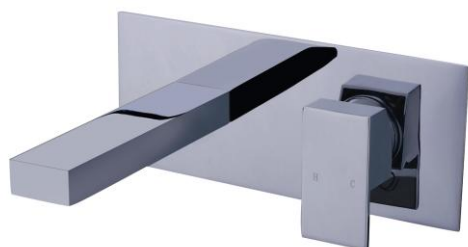

The last bastion of privacy, a space of peace and tranquillity, your Bathroom
Enjoy the look and feel of our European Bathroom fittings and fixtures.
Designed and made to the highest International and Australian standards.

motivo

9S CUBIST PLATEMOUNT BASIN MIXER SET

- Code: 48 8105 9S
- 210mm Spout
- Superior European Design
- Quality DR Brass Construction
- Polished Chrome
- WELS 3 Star Rating
- 8 Litres per minute
- WELS Licence Number: 0277
- WELS Registration No: T11641
- Australian Standard (SAI)
- AS/NZS 3718:2003

SYDNEY
Woollahra
163 Edgecliff Road
Woollahra NSW 2025
T 02 9386 9809

Crows Nest
113A Willoughby Road
Crows Nest NSW 2065
T 02 9460 6111

MELBOURNE
Richmond
229 Swan Street
Richmond VIC 3121
T 03 9428 9996

QUEENSLAND
Fortitude Valley
Shop 2, 826 Ann Street
Fortitude Valley QLD 4006
T 07 3852 6363