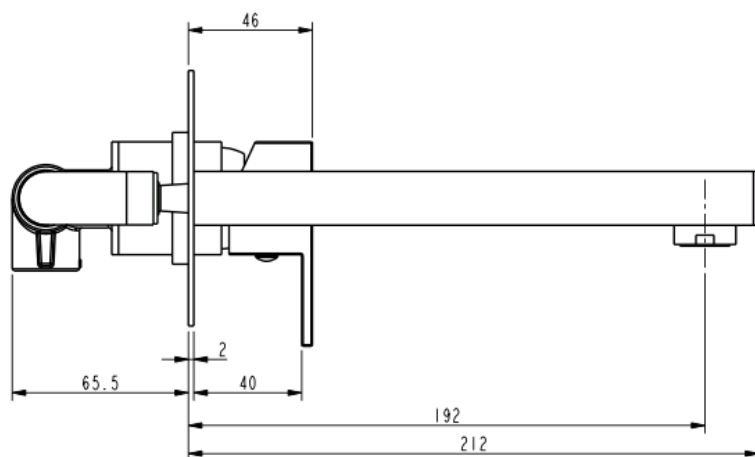

The last bastion of privacy, a space of peace and tranquillity, your Bathroom
Enjoy the look and feel of our European Bathroom fittings and fixtures.
Designed and made to the highest International and Australian standards.

motivo

9S CUBIST PLATEMOUNT BASIN MIXER SET

- Code: 48 8105 9S
- 210mm Spout
- Superior European Design
- Quality DR Brass Construction
- Polished Chrome
- WELS 3 Star Rating
- 8 Litres per minute
- WELS Licence Number: 0277
- WELS Registration No: T11641
- Australian Standard (SAI)
- AS/NZS 3718:2003

SYDNEY
Woollahra
163 Edgecliff Road
Woollahra NSW 2025
T 02 9386 9809

Crows Nest
113A Willoughby Road
Crows Nest NSW 2065
T 02 9460 6111

MELBOURNE
Richmond
229 Swan Street
Richmond VIC 3121
T 03 9428 9996

QUEENSLAND
Fortitude Valley
Shop 2, 826 Ann Street
Fortitude Valley QLD 4006
T 07 3852 6363