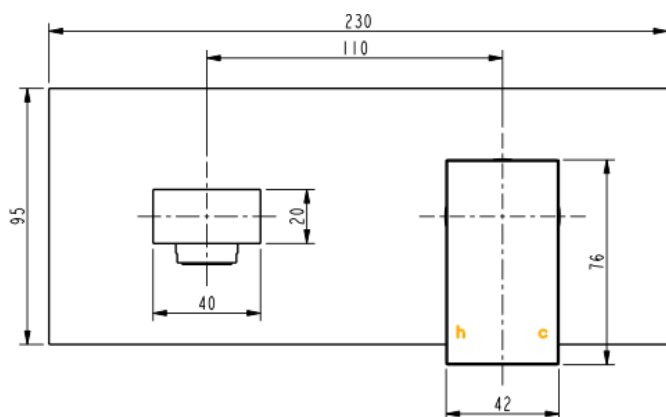

The last bastion of privacy, a space of peace and tranquillity, your Bathroom
Enjoy the look and feel of our European Bathroom fittings and fixtures.
Designed and made to the highest International and Australian standards.

motivo

9S CUBIST PLATEMOUNT BASIN MIXER SET

- Code: 48 8105 9S
- 210mm Spout
- Superior European Design
- Quality DR Brass Construction
- Polished Chrome
- WELS 3 Star Rating
- 8 Litres per minute
- WELS Licence Number: 0277
- WELS Registration No: T11641
- Australian Standard (SAI)
- AS/NZS 3718:2003

SYDNEY
Woollahra
163 Edgecliff Road
Woollahra NSW 2025
T 02 9386 9809

Crows Nest
113A Willoughby Road
Crows Nest NSW 2065
T 02 9460 6111

MELBOURNE
Richmond
229 Swan Street
Richmond VIC 3121
T 03 9428 9996

QUEENSLAND
Fortitude Valley
Shop 2, 826 Ann Street
Fortitude Valley QLD 4006
T 07 3852 6363