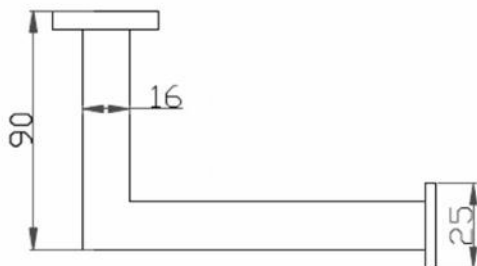

The last bastion of privacy, a space of peace and tranquillity, your Bathroom
Enjoy the look and feel of our European Bathroom fittings and fixtures.
Designed and made to the highest International and Australian standards.

architetto
Designer Hardware

ROUND SERIES

CODE: 9527

Stainless Steel Toilet Roll Holder

Available in Satin/Brushed Finish - 9527

Available in Polished Finish – 9527P