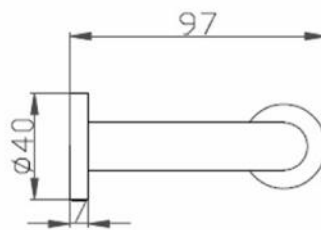

ROUND SERIES

CODE: 9527

Stainless Steel Toilet Roll Holder

Available in Satin/Brushed Finish - 9527

Available in Polished Finish – 9527P