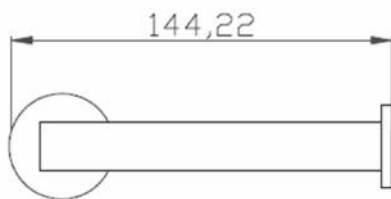

ROUND SERIES

CODE: 9527

Stainless Steel Toilet Roll Holder

Available in Satin/Brushed Finish - 9527

Available in Polished Finish – 9527P