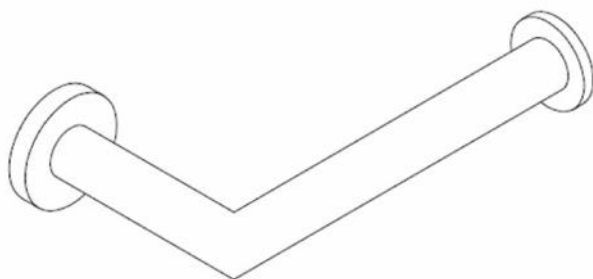

The last bastion of privacy, a space of peace and tranquillity, your Bathroom
Enjoy the look and feel of our European Bathroom fittings and fixtures.
Designed and made to the highest International and Australian standards.

architetto
Designer Hardware

ROUND SERIES

CODE: 9527

Stainless Steel Toilet Roll Holder

Available in Satin/Brushed Finish - 9527

Available in Polished Finish – 9527P