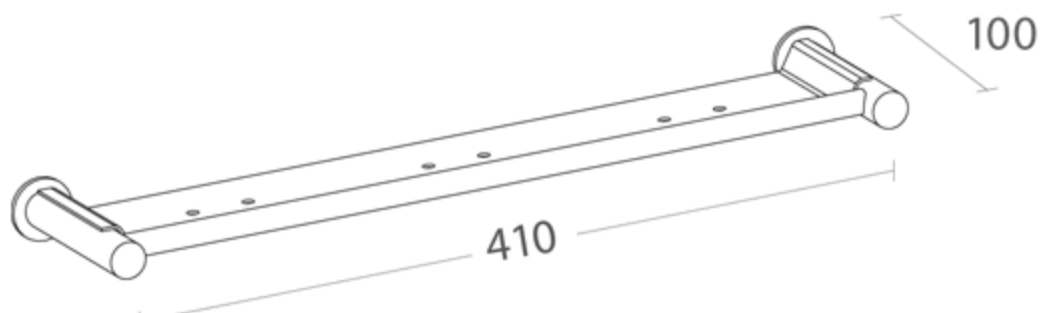

The last bastion of privacy, a space of peace and tranquillity, your Bathroom
Enjoy the look and feel of our European Bathroom fittings and fixtures.
Designed and made to the highest International and Australian standards.

architetto
Designer Hardware

ROUND SERIES

CODE: 9555

Stainless Steel Bathroom Shelf

Available in Satin/Brushed Finish - 9555

Available in Polished Finish – 9535P

SYDNEY
Woollahra
163 Edgecliff Road
Woollahra NSW 2025
T 02 9386 9809

Chatswood
Unit 36/28 Barcoo Street
Chatswood NSW 2067
T 02 9882 2044

MELBOURNE
Richmond
229 Swan Street
Richmond VIC 3121
T 03 9428 9996