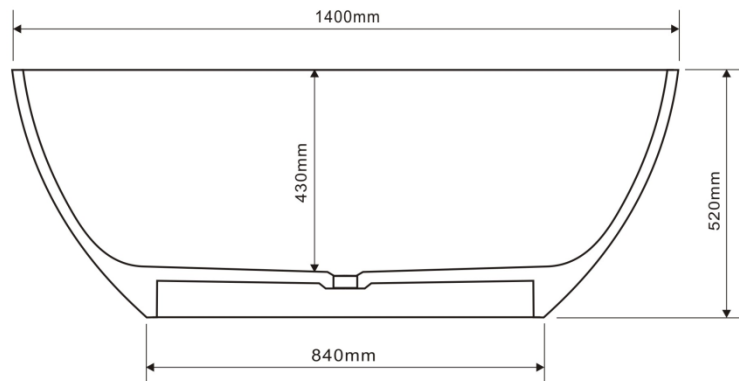

moda

STONE BATH

Our Beautiful Stone Bath Series are constructed of thick reconstituted limestone with a 70/30 to resin ratio, are smooth and silky to the touch.

- Code: A-127D
- 70% Stone Composite
- 10yr Warranty
- Smooth solid matt or gloss white finish
- Adjustable galvanised metal legs
- 1mtr Flexible waste hose
- Repairable
- Net Weight 125Kgs
- Gross Weight 145Kgs
- Product Size 1400x700x520mm
- Crated size 1500x800x650mm