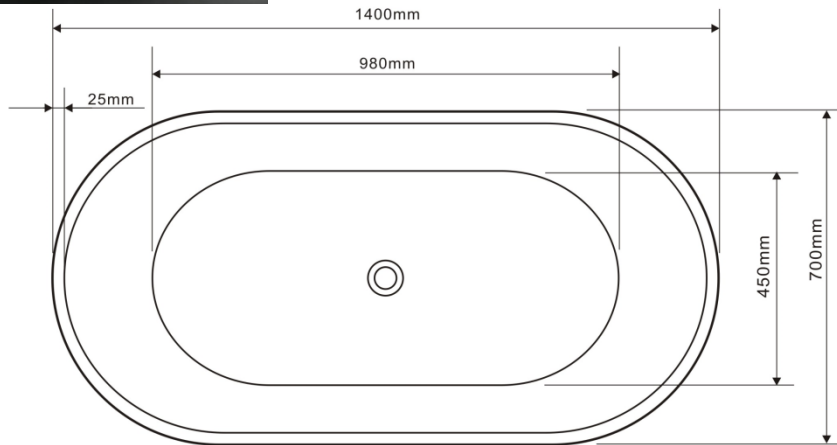

moda

STONE BATH

Our Beautiful Stone Bath Series are constructed of thick reconstituted limestone with a 70/30 to resin ratio, are smooth and silky to the touch.

- Code: A-127D
- 70% Stone Composite
- 10yr Warranty
- Smooth solid matt or gloss white finish
- Adjustable galvanised metal legs
- 1mtr Flexible waste hose
- Repairable
- Net Weight 125Kgs
- Gross Weight 145Kgs
- Product Size 1400x700x520mm
- Crated size 1500x800x650mm