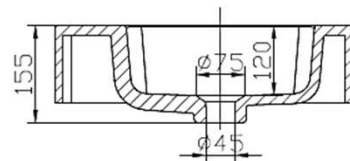

moda

Code: COCO56

Material: Isostone - 70% Limestone Composite

Size: W 1500 x D 460 x H 155 mm

Warranty: 10 Years

Features:

- Bench Mount Basin
- Smooth matt white finish (gloss by custom order)
- Italian Design & Engineering
- Solid Material
- Suits 32mm waste
- Scratch and Stain resistance
- Repairable Material
- Australian Standard (SAI) AS/NZS 3718:2003

JACOMO

Specifications:

- Crate size:
W 1600 x D 520 x H 180 mm
- Gross Weight: 30Kg

WaterMark
LIC. WMKA00381
SAI GLOBAL

ACS

DESIGNER BATHROOMS

1300 898 889

www.acsbathrooms.com.au