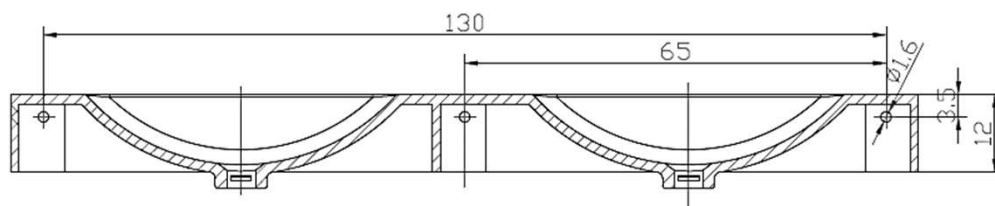

moda

Code: COCO56

Material: Isostone - 70% Limestone Composite

Size: W 1500 x D 460 x H 155 mm

Warranty: 10 Years

Features:

- Bench Mount Basin
- Smooth matt white finish (gloss by custom order)
- Italian Design & Engineering
- Solid Material
- Suits 32mm waste
- Scratch and Stain resistance
- Repairable Material
- Australian Standard (SAI) AS/NZS 3718:2003

JACOMO

Specifications:

- Crate size:
W 1600 x D 520 x H 180 mm
- Gross Weight: 30Kg

WaterMark
LIC. WMKA00381
SAI GLOBAL

ACS

DESIGNER BATHROOMS

1300 898 889

www.acsbathrooms.com.au