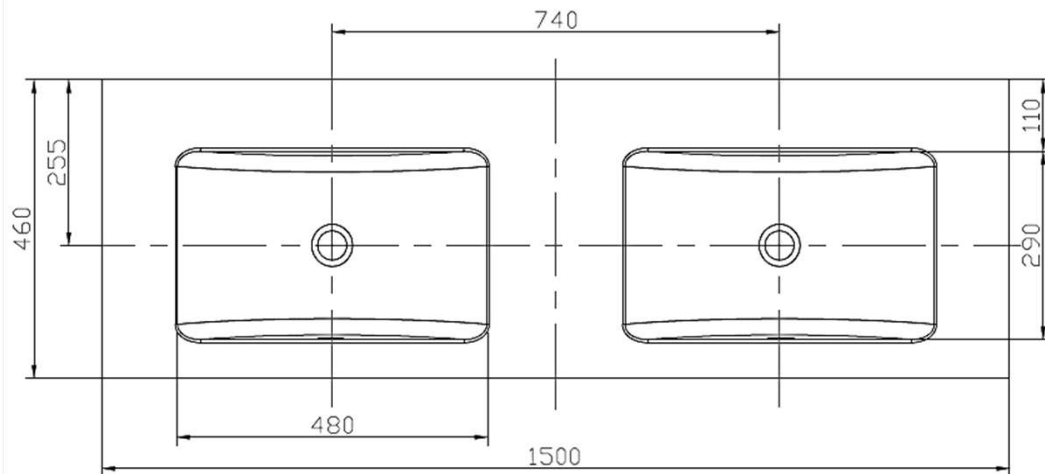

moda

Code: COCO56

Material: Isostone - 70% Limestone Composite

Size: W 1500 x D 460 x H 155 mm

Warranty: 10 Years

Features:

- Bench Mount Basin
- Smooth matt white finish (gloss by custom order)
- Italian Design & Engineering
- Solid Material
- Suits 32mm waste
- Scratch and Stain resistance
- Repairable Material
- Australian Standard (SAI) AS/NZS 3718:2003

JACOMO

Specifications:

- Crate size:
W 1600 x D 520 x H 180 mm
- Gross Weight: 30Kg

WaterMark
LIC. WMKA00381
SAI GLOBAL

ACS

DESIGNER BATHROOMS

1300 898 889

www.acsbathrooms.com.au