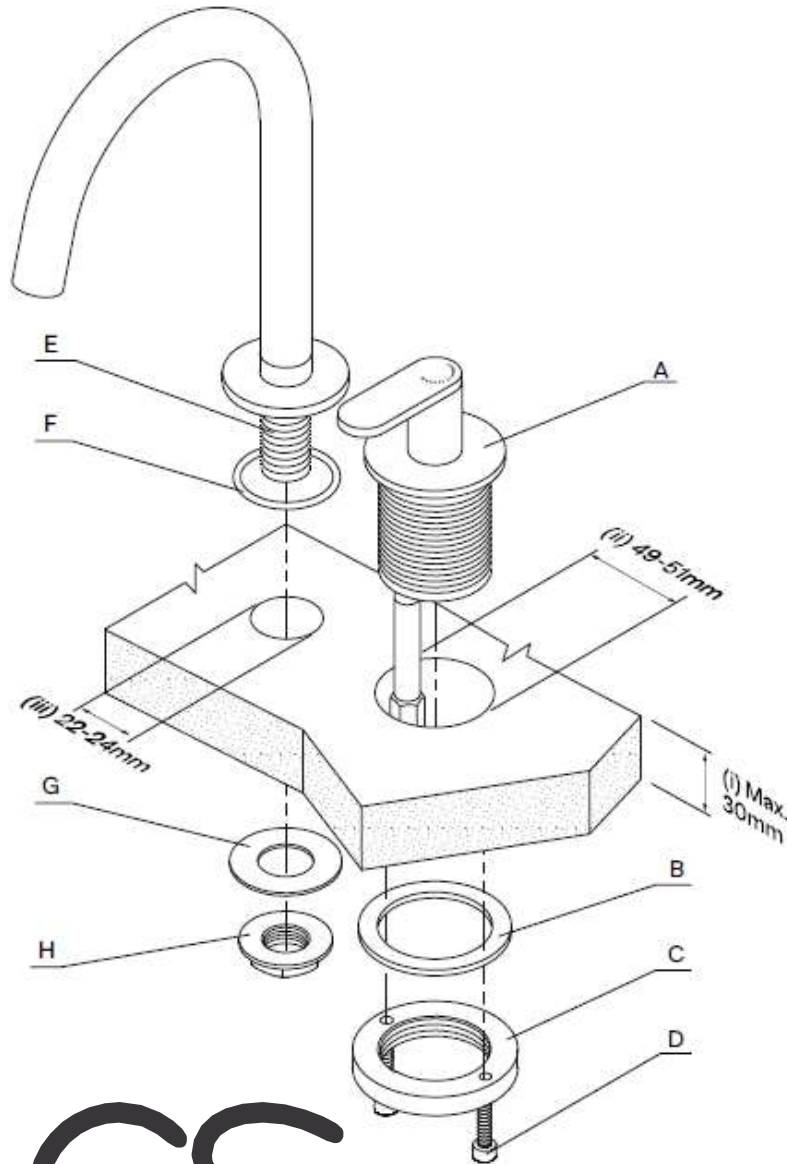

AS/NZS 3718:2005
LIC. 30581

Install Preparation:

- Maximum Mounting Surface thickness is 30mm. (i)
- Hob Mixer: 49mm - 51mm Clearance Hole. (ii)
- Outlet: 22mm - 24mm Clearance Hole. (iii)
- Mounting Surface must be flat and level.
- Prior to installing remove:
 - (B) Clamping Ring
 - (C) Clamping Plate
 - (F) Outlet Washer
 - (G) Locknut

Product parts:

- (A) Hob Mixer
- (B) Clamping Ring
- (C) Clamping Plate
- (D) Fixing Screws
- (E) Outlet
- (F) O-Ring
- (G) Outlet Washer
- (H) Locknut

Plumbers note:

- Tapware is to be installed by a Licensed Plumber in accordance with AS/NZS 3500:2021
- Recommended working water pressure 300 - 500 Kpa. Maximum water temperature is 65°C
- After installation, ensure that tapware functions correctly without leaks.
- Please ensure a copy of the Installation Instructions are left with the end user for future reference.