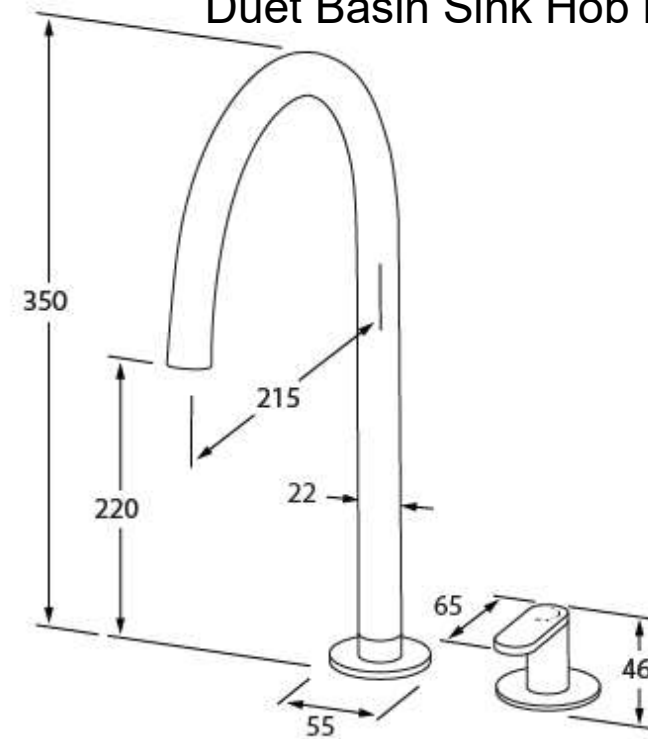

SUSSEX

Product Code: DUT-09
Duet Basin Sink Hob Mixer Set High

Product features

- Designed and manufactured in Australia
- All brass construction
- Swivel outlet
- Progressive mixer brass cartridge
- Available in a range of high quality, durable finishes inc. LUXPVD*
- Minimal, refined design to complement any contemporary space
- Matching tapware and showers

AS/NZS 3718:2005
LIC. 30581

Install Preparation:

- Maximum Mounting Surface thickness is 30mm. (i)
- Hob Mixer: 49mm - 51mm Clearance Hole. (ii)
- Outlet: 22mm - 24mm Clearance Hole. (iii)
- Mounting Surface must be flat and level.
- Prior to installing remove:
 - (B) Clamping Ring
 - (C) Clamping Plate
 - (F) Outlet Washer
 - (G) Locknut

Product parts:

- (A) Hob Mixer
- (B) Clamping Ring
- (C) Clamping Plate
- (D) Fixing Screws
- (E) Outlet
- (F) O-Ring
- (G) Outlet Washer
- (H) Locknut

Plumbers note:

- Tapware is to be installed by a Licensed Plumber in accordance with AS/NZS 3500:2021
- Recommended working water pressure 300 - 500 Kpa. Maximum water temperature is 65°C
- After installation, ensure that tapware functions correctly without leaks.
- Please ensure a copy of the Installation Instructions are left with the end user for future reference.