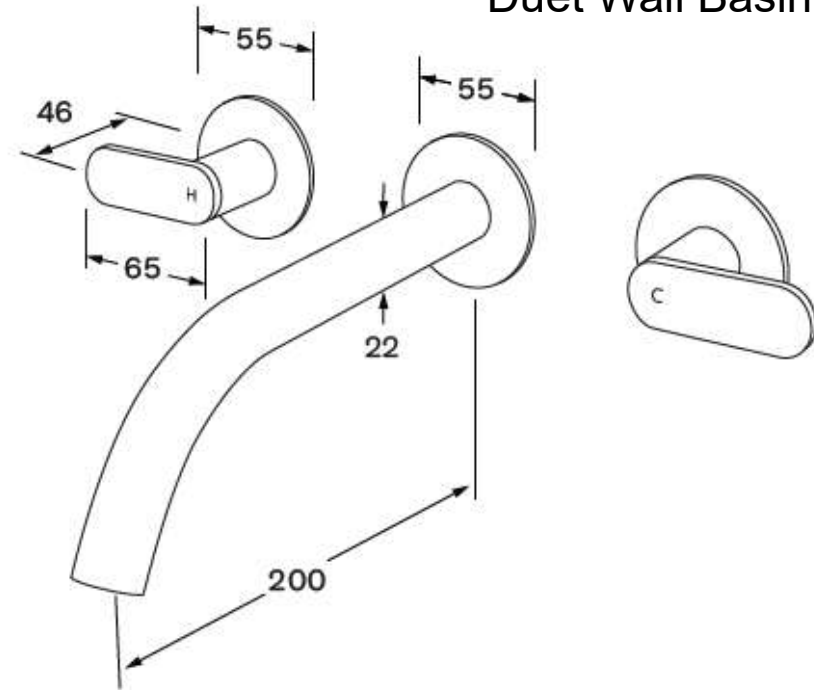

# SUSSEX

Product Code: DUT-11b

Duet Wall Basin Set 200mm

#### Product features

- Designed and manufactured in Australia
- All brass construction
- Incorporating Sussex Masterfit
- 1/4 turn ceramic disc spindles
- Available in a range of high quality, durable finishes inc. LUXPVD®
- Minimal, refined design to complement any contemporary space
- Matching tapware and showers

#### Rough-in:

- The In-wall (Masterfit) is supplied and is to be used in conjunction with this Tapware.
- Secure a nogging **45mm (i)** back from the front of the stud. Attach the Wall Masterfit to the nogging.
- Ensure the Masterfit is mounted square and parallel between the Wall Studs.
- To fit correctly, the thickness of the finished Wall coverings is calculated between **20mm and 35mm (ii)**
- If the wall coverings and Tap Seat Body do not sit within the range specified. Please contact manufacturer.

#### Product parts

- (A) Handle Assembly (consisting of A1 - Handle, A2 - Spindle Adapter and A3 - Dress Ring).
- (B) Locknut.
- (C) Fibre Washer.
- (D) 90mm Spindle.
- (E) Wall Outlet
- (F) Set Screw
- (G) Dress Ring (for Outlet)
- (H) Supply Post
- (I) Spindle Sizing Gage