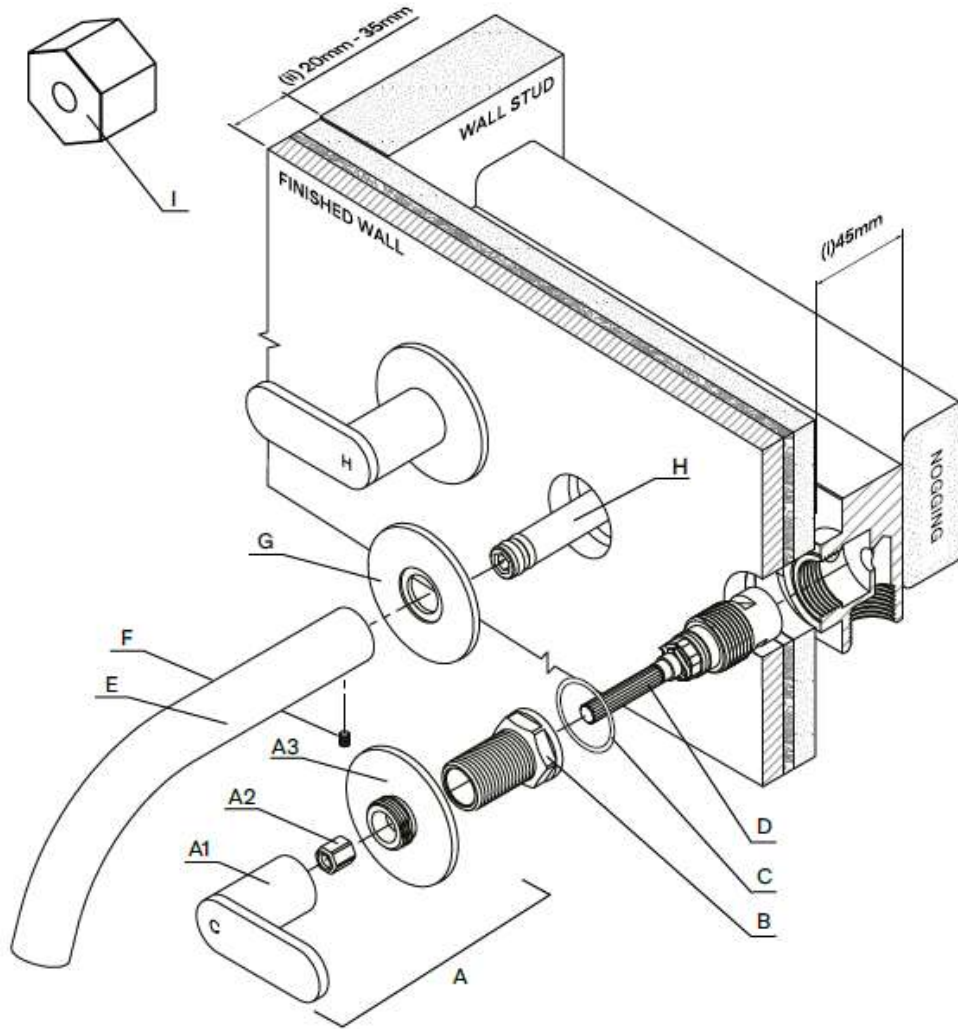

SUSSEX

Product Code: DUT-11b

Duet Wall Basin Set 200mm

Product code

DWBS165
DWBS200
DBS165
DBS200

Rough-in:

- The In-wall (Masterfit) is supplied and is to be used in conjunction with this Tapware.
- Secure a nogging **45mm (i)** back from the front of the stud. Attach the Wall Masterfit to the nogging.
- Ensure the Masterfit is mounted square and parallel between the Wall Studs.
- To fit correctly, the thickness of the finished Wall coverings is calculated between **20mm and 35mm (ii)**
- If the wall coverings and Tap Seat Body do not sit within the range specified. Please contact manufacturer.

Product parts

- (A) Handle Assembly (consisting of A1 - Handle, A2 - Spindle Adapter and A3 - Dress Ring).
- (B) Locknut.
- (C) Fibre Washer.
- (D) 90mm Spindle.
- (E) Wall Outlet
- (F) Set Screw
- (G) Dress Ring (for Outlet)
- (H) Supply Post
- (I) Spindle Sizing Gage

Plumber note

- Tapware is to be installed by a Licensed Plumber in accordance with AS/NZS 3500:2021
- Recommended working water pressure 300 - 500 Kpa. Maximum water temperature is 65°C
- After installation, ensure that tapware functions correctly without leaks.
- Please ensure a copy of the Installation Instructions are left with the end user for future reference.

ACS

1300 898 889

www.acsbathrooms.com.au