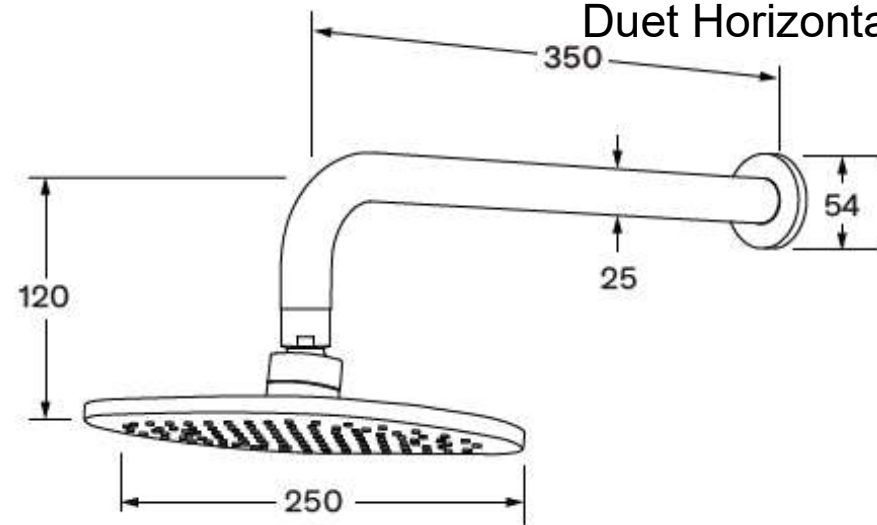

# SUSSEX

Product Code: DUT-13

Duet Horizontal Shower

#### Product features

- Designed and manufactured in Australia
- All brass construction
- Swivel ball joint
- Retro fitable
- Customisable
- Available in a range of high quality, durable finishes inc. LUXPVD®
- Minimal, refined design to complement any contemporary space
- Matching tapware and showers