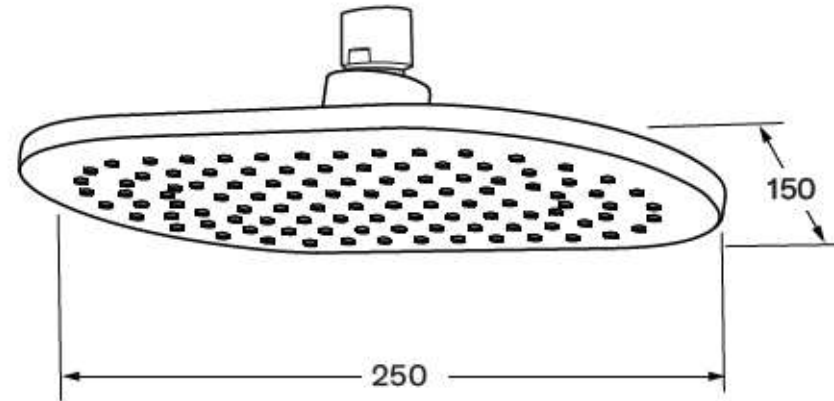

SUSSEX

Product Code: DUT-14

Duet Shower Head Oval 250mm

Product features

- Designed and manufactured in Australia
- All brass construction
- Swivel ball joint
- Retro fitable
- Available in a range of high quality, durable finishes inc. LUXPVD®
- Minimal, refined design to complement any contemporary space
- Matching tapware and showers