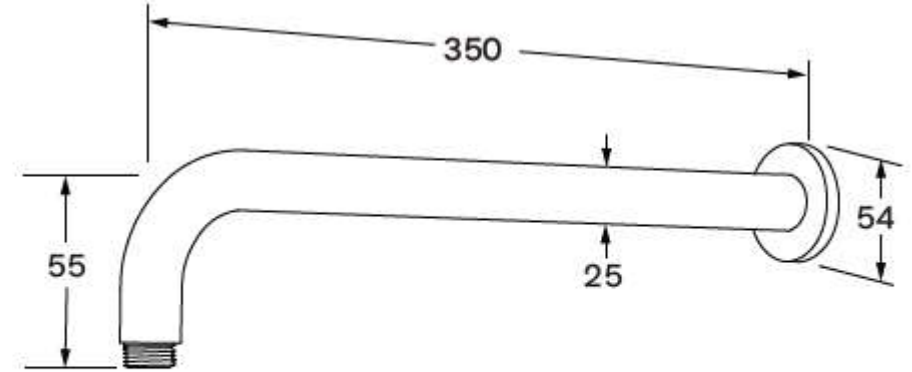

SUSSEX

Product Code: DUT-15
Duet Horizontal Shower Arm

Product features

- Designed and manufactured in Australia
- All brass construction
- Retro fitable
- Customisable
- Available in a range of high quality, durable finishes inc. LUXPVD®
- Minimal, refined design to complement any contemporary space
- Matching tapware and showers