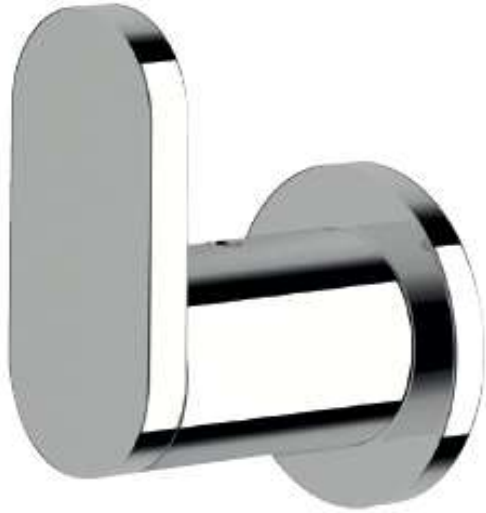

# SUSSEX

Product Code: DUT-16

Duet Robe Hook

#### Product features

- Designed and manufactured in Australia
- All brass construction
- Available in a range of high quality, durable finishes inc. LUXPVD®
- Matching tapware and showers

**Product parts**

- (A) Set Screw
- (B) Robe Hook
- (C) Bolt
- (D) Robe Hook Body
- (E) Dress Ring
- (F) Spring Toggle