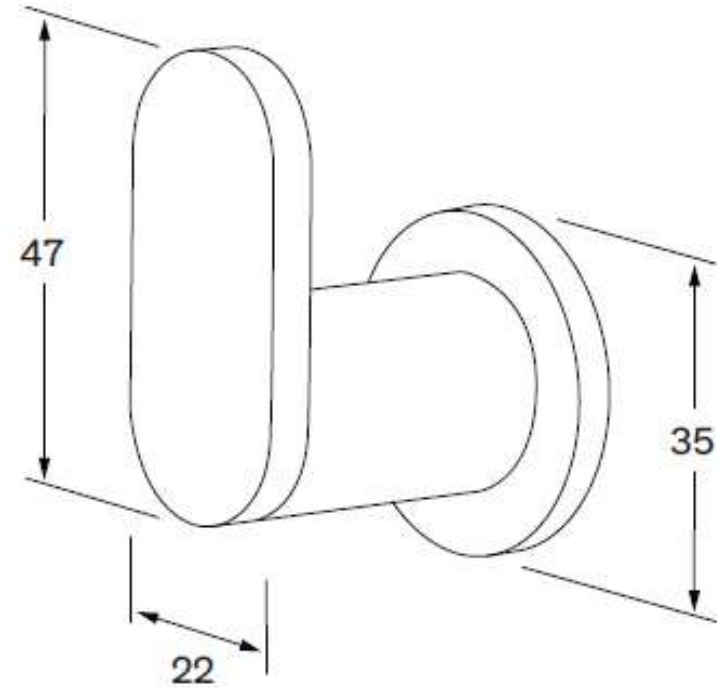

# SUSSEX

Product Code: DUT-16

Duet Robe Hook

**Product parts**

- (A) Set Screw
- (B) Robe Hook
- (C) Bolt
- (D) Robe Hook Body
- (E) Dress Ring
- (F) Spring Toggle