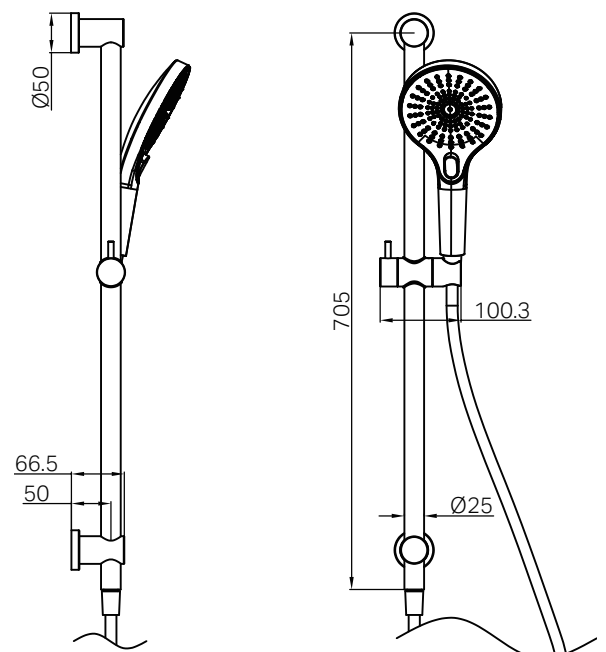

Mecca Shower Rail

Finish & SKU

Specifications

Watermark License

WM-060093

Temperature Rating

Min 1°C-Max 75°C

Pressure Rating

Min 150kpa-Max 500kpa

Warranty

Features

- High quality solid metal rail
- 3 function handset
- Exposure round rail with built-in water delivery point
- Strong and durable, satin-smooth hose
- Height adjustable handset slider

- Dimensions are nominal measurements only.