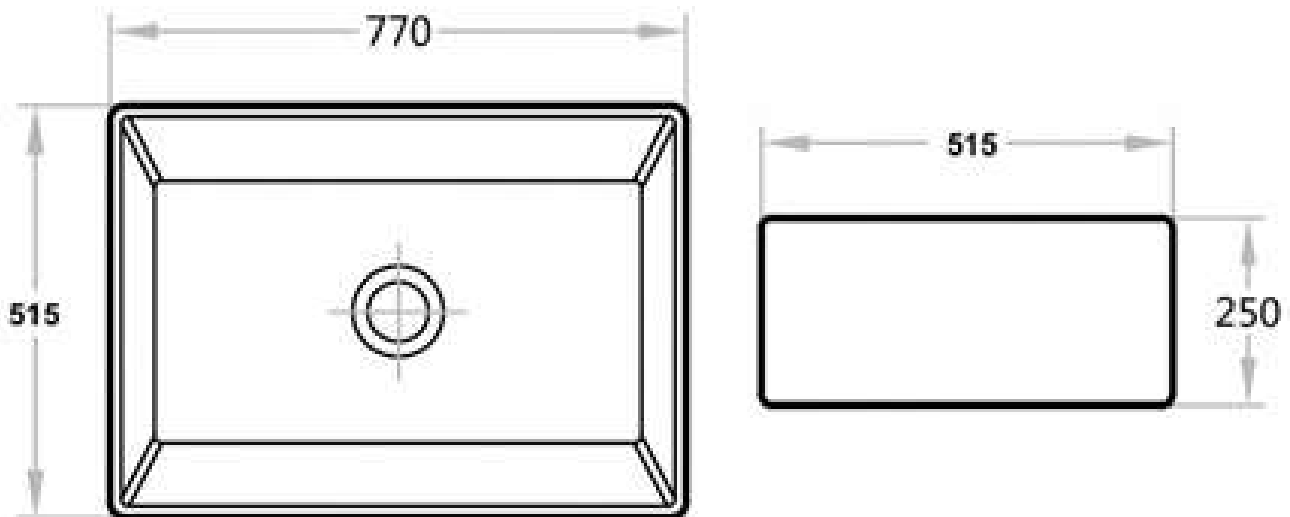

Product Code: POS-46b

Butler Single Ceramic Sink 770x515x250mm Gloss White

ACS

1300 898 889

www.acsbathrooms.com.au