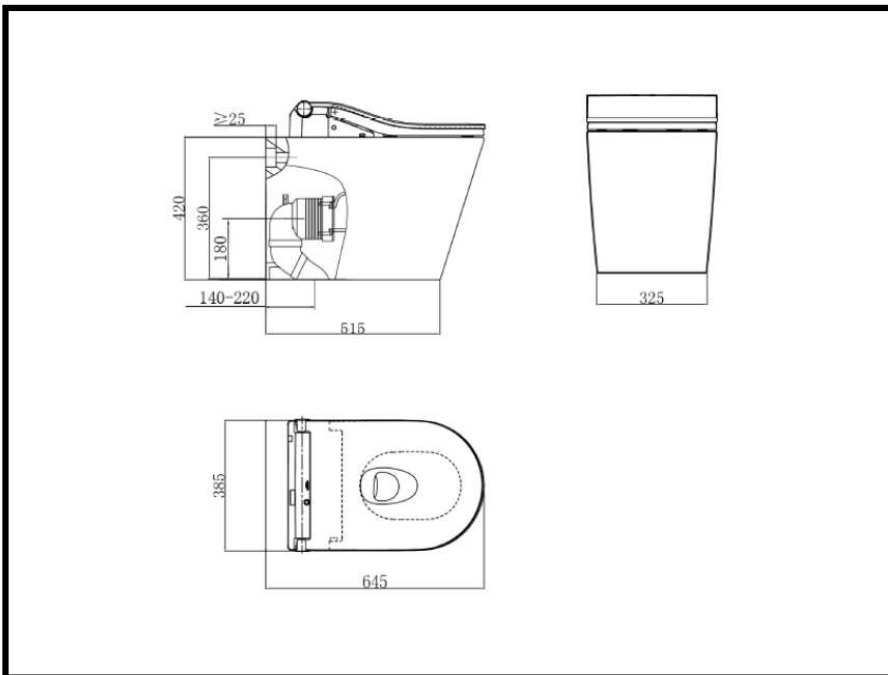

ACS

1300 898 889

www.acsbathrooms.com.au