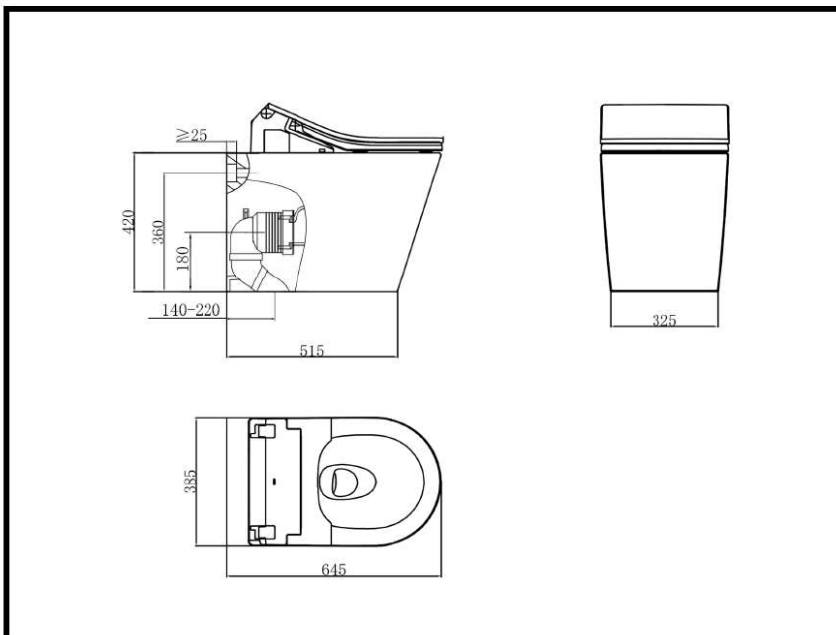

Parts Description :

- B&H Dara WF Pan
- S - Connector

For WAND