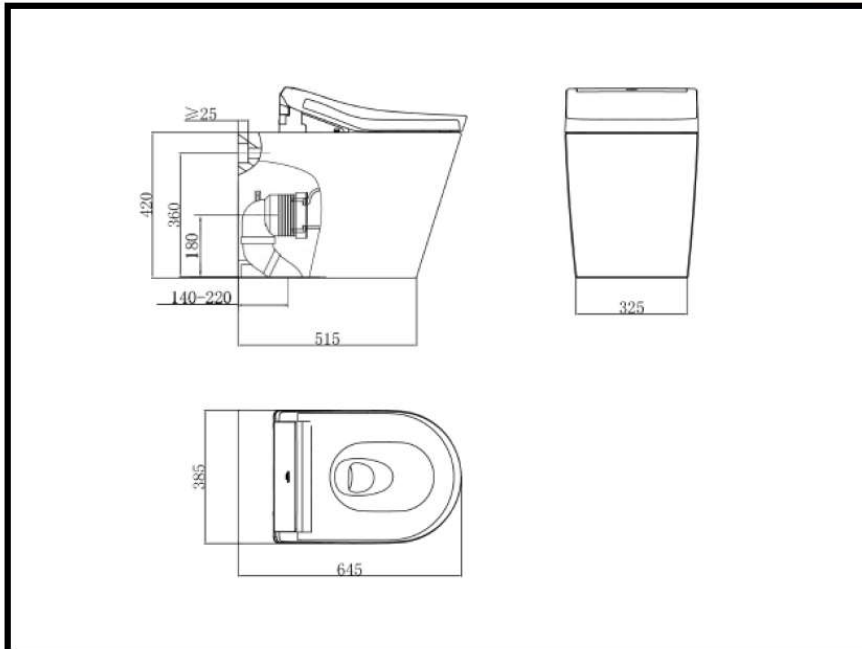

Product Code: TOTO-100c

B&H Dara Wall Faced toilet + TOTO S5 WASHLET CCT

Specifications :

Flush System: Rimless Flush

WELS: 4.5 L / 3L

Rough in: 140-220 mm (S-trap) or
180 mm (P-Trap)

Power Connection: Left/Right

Bowl Shape: D-shaped

Colour: Gloss White

Water Pressure: 0.05MPa ~ 0.75MPa

Size: 645D x 385W x 420H mm

Parts Description :

- B&H Dara WF Pan
- S - Connector

For WAND

* Hard Wiring option available for concealed cord, require BPEM19-3.