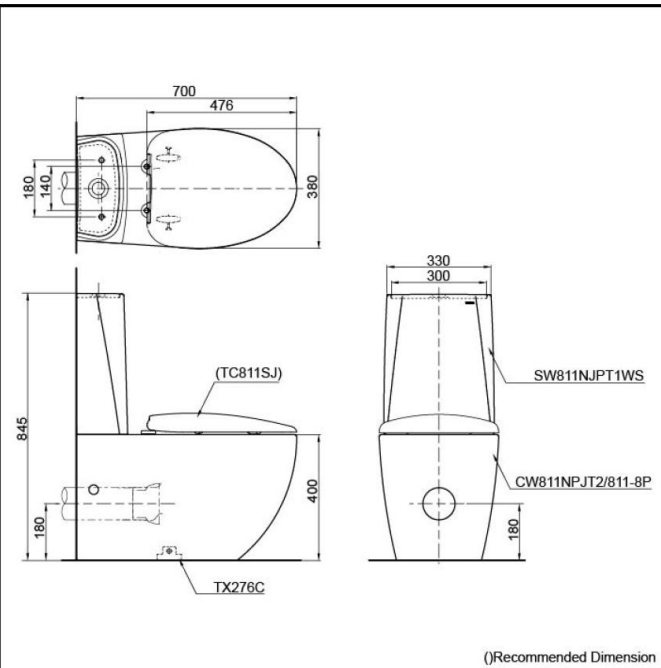

Product Code: TOTO-14a TOTO Le Muse Back to Wall Toilet Suite & Floor Flange & TOTO S7 Washlet (Apricot-Shape) with Remote control No Soft closing seat

Features

- Modern styling exclusively for Le Muse design suite
- Dual Flush System
- WATER SAVING

Specifications

Flush system:	Wash Down
Water Use:	4.5L / 3L
Rough-in:	220 mm (THX918)
Rough-in:	140 mm (THX917)
Bowl Shape:	Elongated
Water Pressure:	0.05MPa~0.75MPa
Size:	380Wx700Dx845H mm

Parts description

Seat & Cover is **not included**.
Stop Valve & Flexible Hose is **not included**.

- Elongated Closet Bowl
- Tank & Lid w/ Tank Trim

Colors

White

Certifications

Product Code: TOTO-14a TOTO Le Muse Back to Wall Toilet Suite & Floor Flange & TOTO S7 Washlet (Apricot-Shape) with Remote control No Soft closing seat

EWATER+ is made from tap water by electrolyzed chloride ion without any chemicals. After use, it returns to normal water in the state of safe and environmental friendly

Specifications

Bowl Shape:	Elongated
Water Pressure:	0.05Mpa~0.75Mpa
Power Rating:	220~240V , 50/60Hz, 830~839W
Length of Power Cord:	1.2 m
Material:	Plastic
Size:	383W x 532D x 125H mm