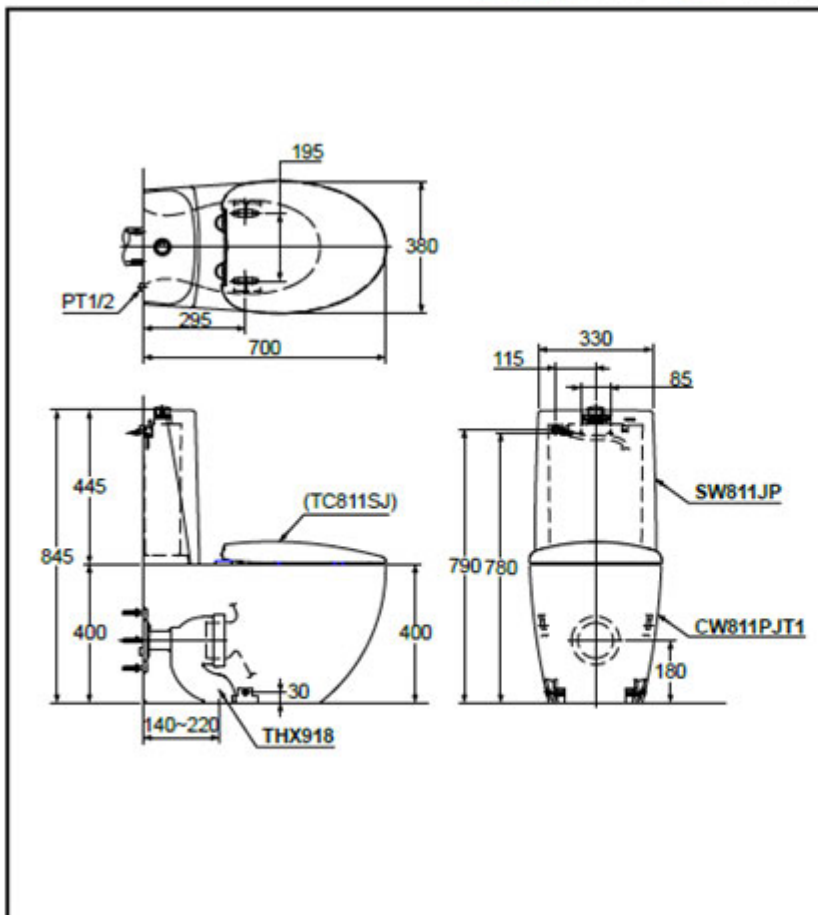

Colors

White

ACS

1300 898 889

www.acsbathrooms.com.au