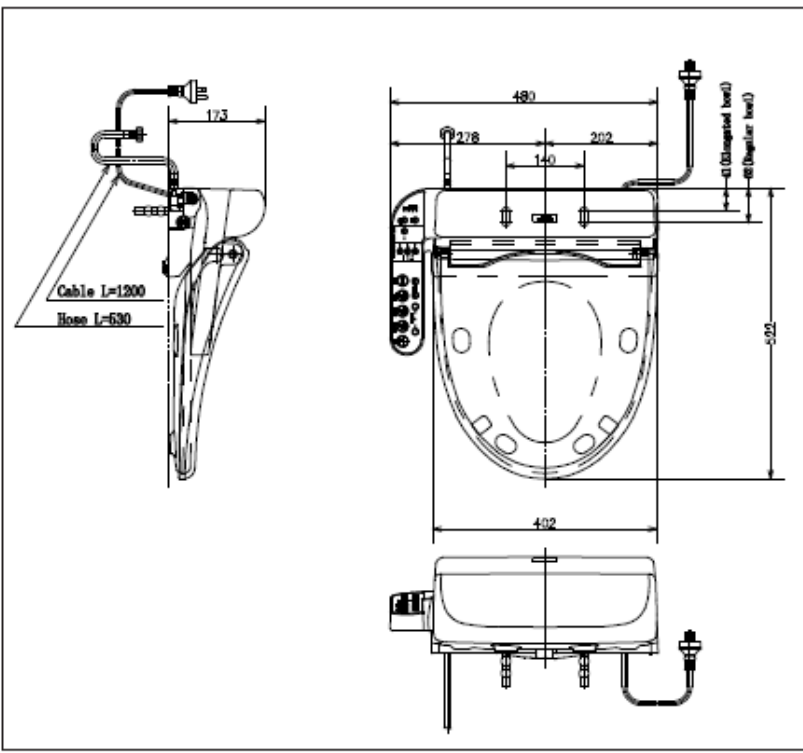

Parts description

- Elongated/Regular Bowl Adjustable

Colors

White

ACS

1300 898 889

www.acsbathrooms.com.au