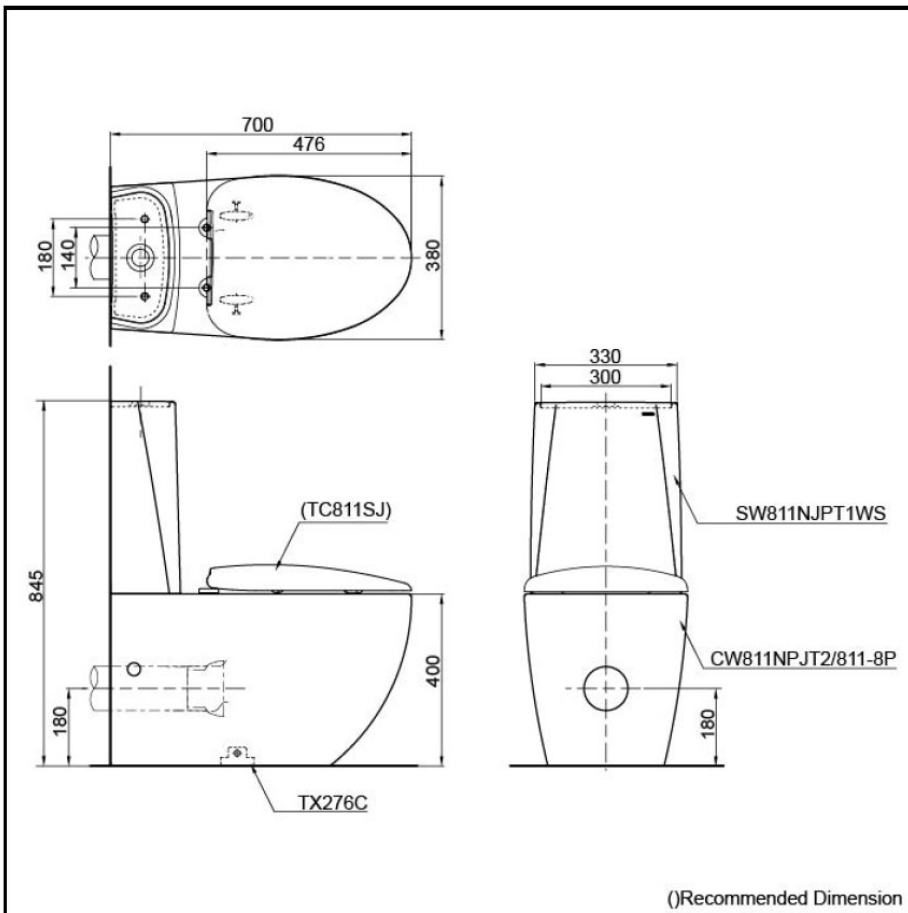

Colors

White

ACS

1300 898 889

www.acsbathrooms.com.au