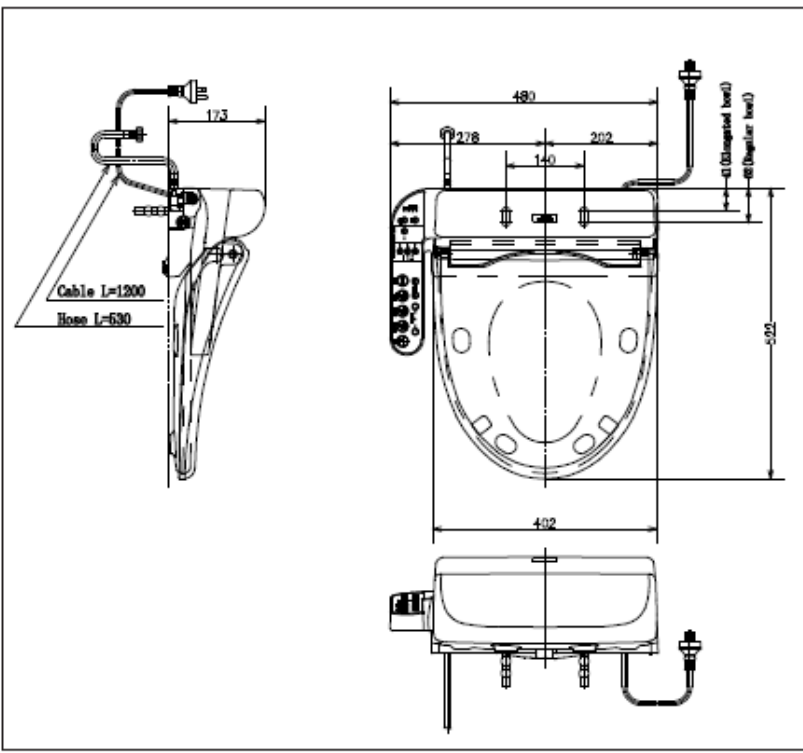

Specifications

Water Pressure : 0.05MPa~0.75MPa
Power Rating : 220~240V , 50/60Hz , 304~331W
Length of Power Cord : 1.2m
Material : Plastic
Size : 480W x 522D x 173H mm