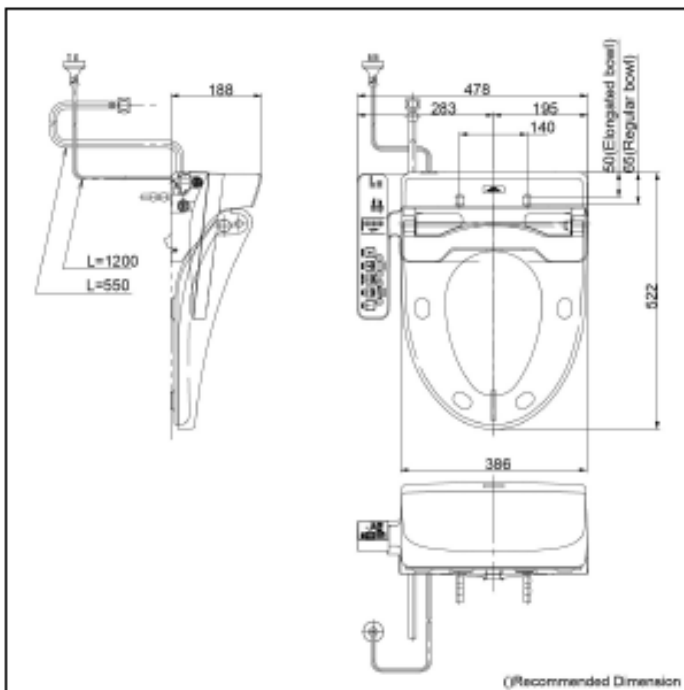

Specifications

Flush system:	Wash Down
Water Use:	4.5L / 3L
Rough-in:	S-Trap / P-Trap (Selectable)
Bowl Shape:	Regular
Water Pressure:	0.05MPa~0.75MPa
Size:	376W x 690D x 800H mm

Parts description

Fittings & Tank are included
Seat & Cover not included

- Regular Close Coupled Bowl
- Tank & Lid
- Socket (Only for S-Trap)

Colors

White

ACS

1300 898 889

www.acsbathrooms.com.au

As part of ACS commitment to quality products. Information provided in this data sheet is representative of the actual product available at the time of printing. Due to our commitment to continuous product design and development, the designs and specifications depicted are subject to change without notice. Please confirm all particulars with your ACS sales consultant prior to purchase. Each product is covered by a limited warranty. Please see our website for full terms and conditions. This drawing remains the property of ACS and should not be copied or distributed without ACS consent. © 2010 All Dimensions are approximate in mm and are not to scale.

Specifications

Bowl Shape:	Elongated
Water Pressure:	0.05Mpa~0.75Mpa
Power Rating:	220~240V , 50/60Hz , 262~307W
Length of Power Cord:	1.2 m
Material:	Plastic
Size:	478W x 522D x 188H mm

Parts description

- WASHLET
Elongated/Regular bowl adjustable

Colors

White

ACS

1300 898 889

www.acsbathrooms.com.au