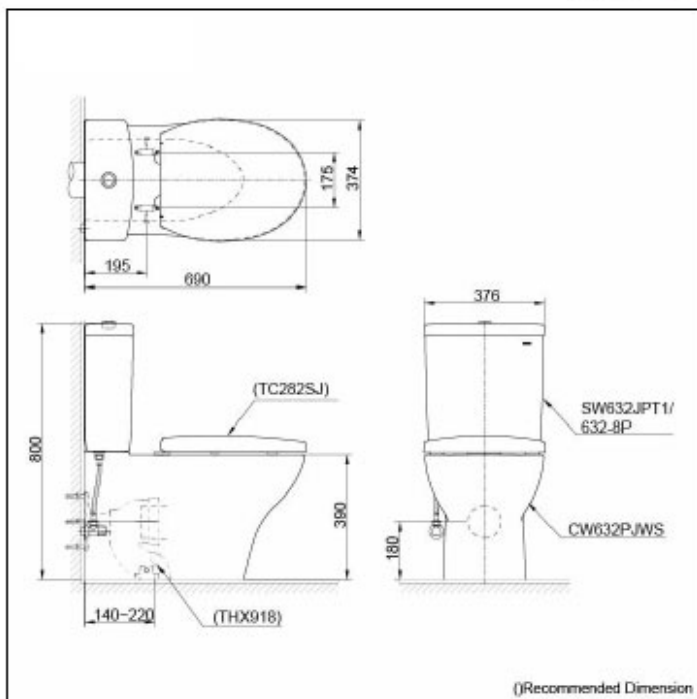

Colors

White

ACS

1300 898 889

www.acsbathrooms.com.au