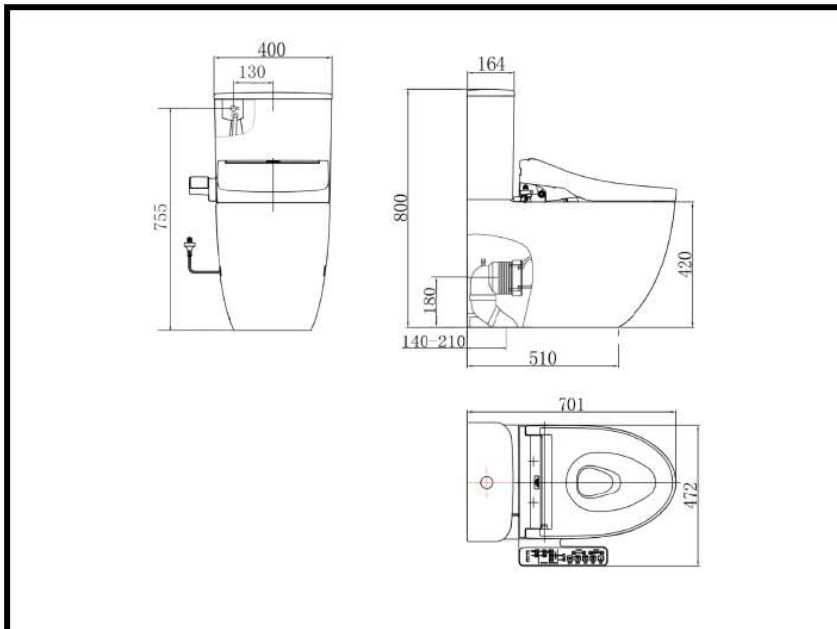

Hard Wiring Option

- In Line Connector

* Hard Wiring option available for concealed cord, require In Line Connector

ACS

1300 898 889

www.acsbathrooms.com.au