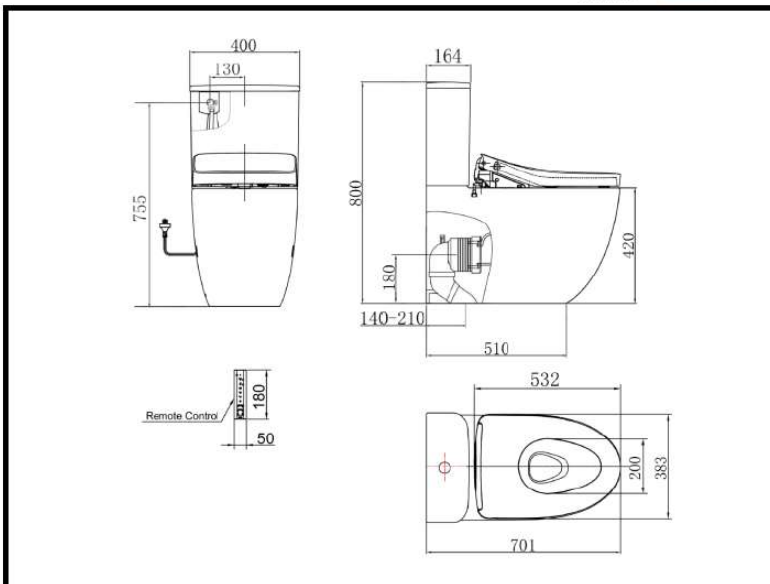

Hard Wiring Option

- In Line Connector

* Hard Wiring option available for concealed cord, require In Line Connector

ACS

1300 898 889

www.acsbathrooms.com.au